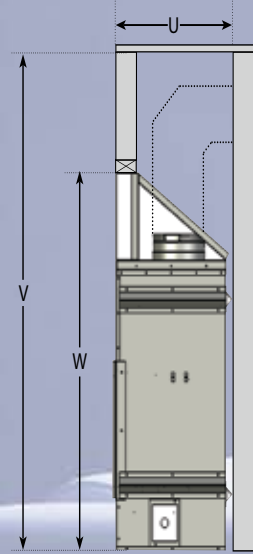

A	Total Height	44"
B	Bead-to-Bead Height	15 $\frac{7}{8}$ "
C	Glass Frame Height	14 $\frac{1}{16}$ "
D	Viewable Height	12 $\frac{3}{4}$ "
E	Bead-to-Floor	6"
F	Total Width	59"
G	Bead-to-Bead Width	51 $\frac{3}{4}$ "
H	Glass Frame Width	50 $\frac{1}{4}$ "
I	Viewable Width	48 $\frac{3}{4}$ "

U	Rough Opening Depth	18 $\frac{1}{2}$ "
V	Minimum Height to Chase Ceiling	57 $\frac{1}{2}$ "
W	Minimum Height to Room Ceiling	44"

What do you want to create?

Halcyon

Halcyon (hal c yon), a term that originates from the Greek myth Alcyone, is used most often to mean *golden or marked by peace and prosperity*. "Halcyon days," the seven days in winter when storms never occur.

Specifications

Framing	57" W x 44" H x 18½" D
Opening dimensions (edge to edge)	Bead edges: 51¾" W x 15⅞" H Door frame edges: 50¼" W x 14⅝" H Inside glass: 49¾" W x 12¾" H
Vent pipe	5" / 8" direct vent Simpson Dura-Vent® and other major brands
Pilot	Electronic ignition / intermittent pilot
BTU/hr.	32,000
Electrical requirements	120V AC, 60 Hz, 1.2A
Remote and wall control	Included
Interior halogen lights	Included
LP support	Field conversion kit available
Approvals	ANSI, CSA and Commonwealth of Massachusetts