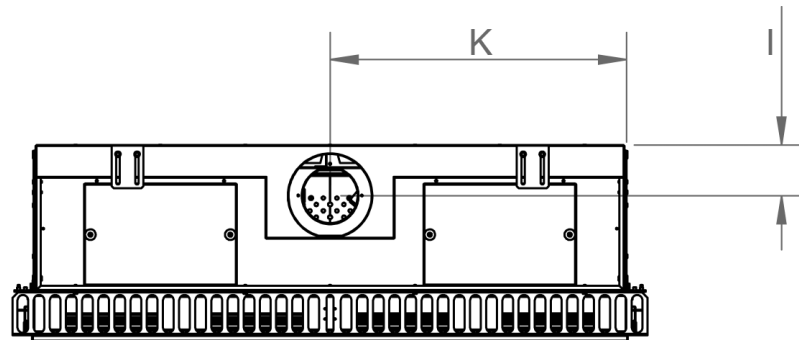

# Modore 140 GSB Cut Sheet

distributed by  
**EuropeanHome**

02/2021

LETTERS	A	B	C	D	E	G	H	I	K	L	M
INCHES [MILLIMETERS]	54" [1372]	16 <sup>5</sup> / <sub>8</sub> " [422]	9 <sup>1</sup> / <sub>8</sub> " [232]	59" [1499]	29" [737]	50 <sup>3</sup> / <sub>8</sub> " [1280]	17 <sup>5</sup> / <sub>8</sub> " [448]	4 <sup>11</sup> / <sub>16</sub> " [119]	27 <sup>1</sup> / <sub>2</sub> " [699]	13" [330]	1/2" [13]