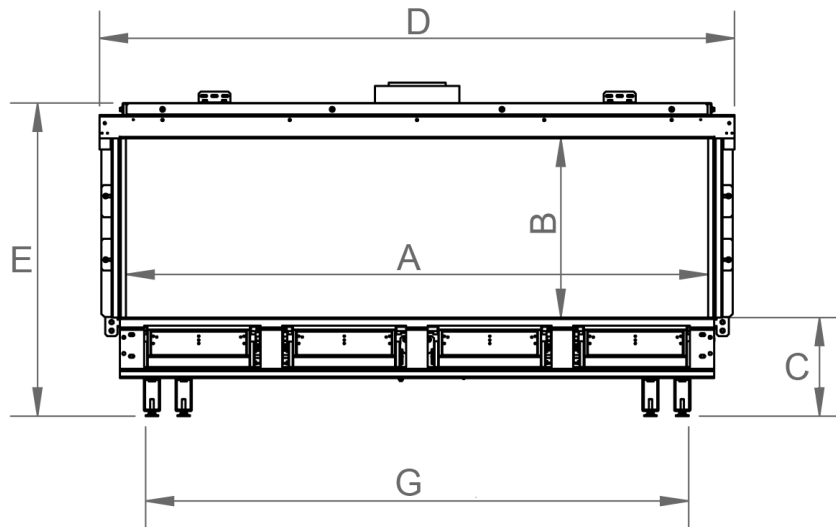

# Modore 140 GSB Cut Sheet

distributed by  
**EuropeanHome**

02/2021

LETTERS	A	B	C	D	E	G	H	I	K	L	M
INCHES [MILLIMETERS]	54" [1372]	16 <sup>5</sup> / <sub>8</sub> " [422]	9 <sup>1</sup> / <sub>8</sub> " [232]	59" [1499]	29" [737]	50 <sup>3</sup> / <sub>8</sub> " [1280]	17 <sup>5</sup> / <sub>8</sub> " [448]	4 <sup>11</sup> / <sub>16</sub> " [119]	27 <sup>1</sup> / <sub>2</sub> " [699]	13" [330]	1/2" [13]