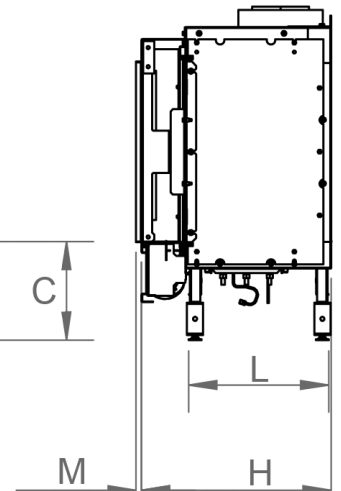

# Modore 140 GSB Cut Sheet

distributed by  
**EuropeanHome**

02/2021

LETTERS	A	B	C	D	E	G	H	I	K	L	M
INCHES [MILLIMETERS]	54" [1372]	16 <sup>5</sup> / <sub>8</sub> " [422]	9 <sup>1</sup> / <sub>8</sub> " [232]	59" [1499]	29" [737]	50 <sup>3</sup> / <sub>8</sub> " [1280]	17 <sup>5</sup> / <sub>8</sub> " [448]	4 <sup>11</sup> / <sub>16</sub> " [119]	27 <sup>1</sup> / <sub>2</sub> " [699]	13" [330]	1/2" [13]

This information is for reference only. Please consult the Installation Manual for all details prior to making any design decisions.  
Conversions from millimeters are rounded to the nearest fraction. A DWG file is available at [www.europeanhome.com](http://www.europeanhome.com)