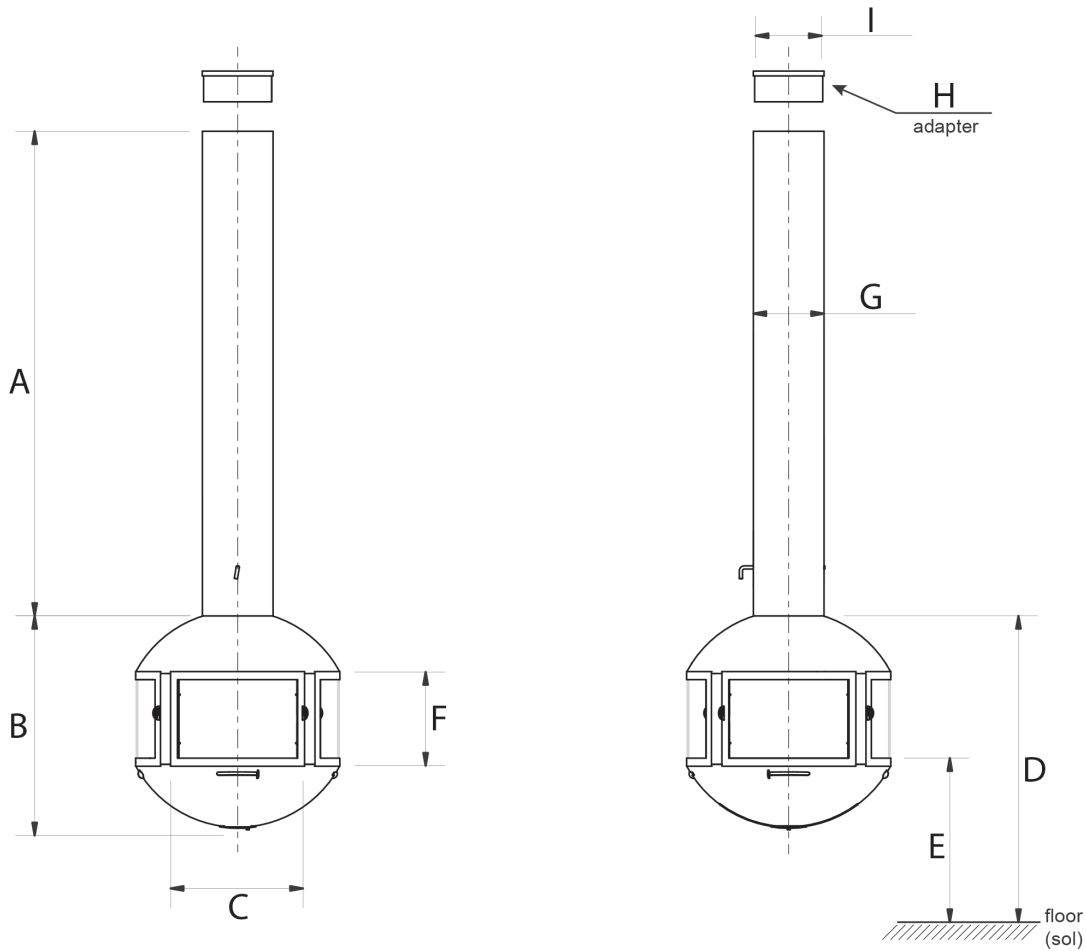

# AGORAFOCUS 630 - Indoor

Note : imperial measurements are rounded from metric

	A	B	C	D	E	F	G	H	I	J
<b>INCH</b>	70 1/16"	26 3/4"	16 1/8"	37 3/8"	20"	11 7/16"	Ø 8 5/8"	8"	Ø 8 1/16"	Ø 24 13/16"
<b>[MILLIMETER]</b>	[1795]	[680]	[410]	[950]	[500]	[290]	[Ø 219]	[203]	[Ø 205]	[Ø 630]