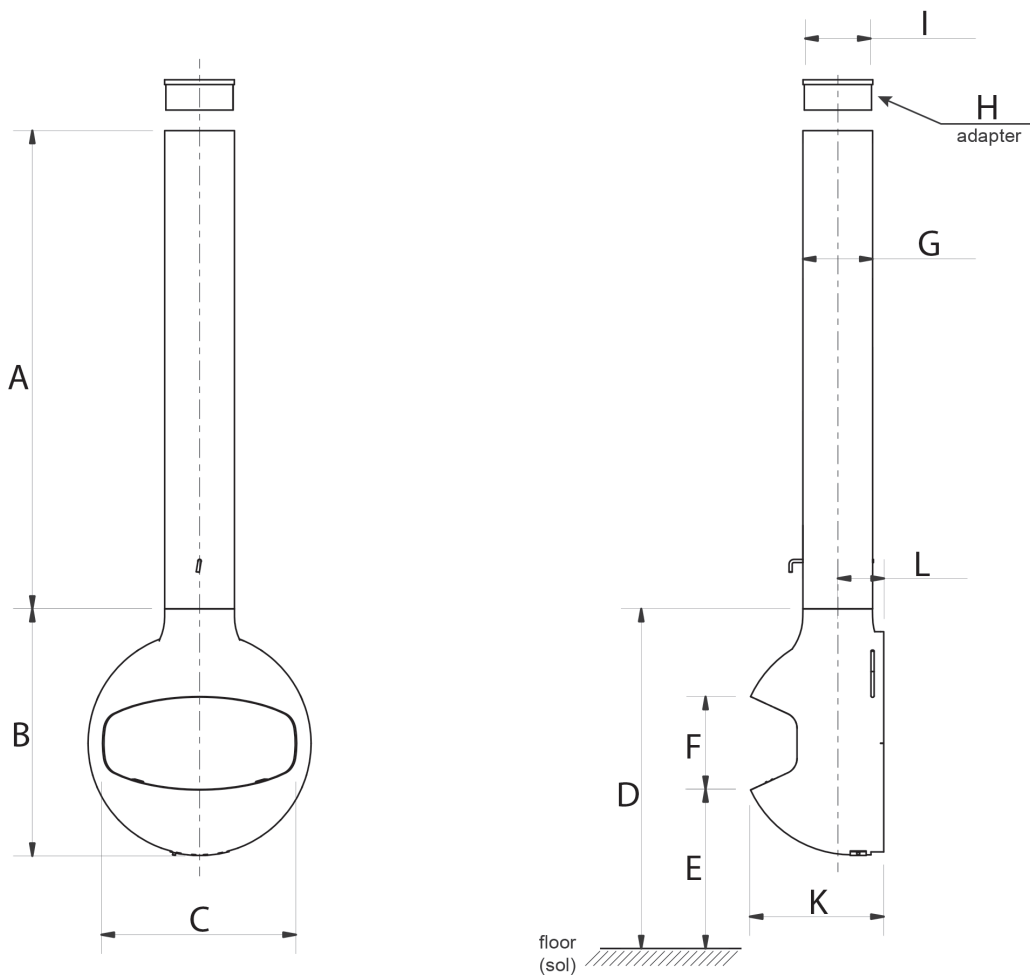

EMIFOCUS - Indoor

Note : imperial measurements are rounded from metric

	A	B	C	D	E	F	G	H	I	J	K	L
INCH	65 5/16"	30 1/2"	24"	42 1/2"	20"	11 7/16"	Ø 8 5/8"	8"	Ø 8 1/16"	Ø 27 9/16"	16 9/16"	5 1/16"
[MILLIMETER]	[1665]	[775]	[610]	[1080]	[500]	[290]	[Ø 219]	[203]	[Ø 205]	[Ø 700]	[420]	[145]