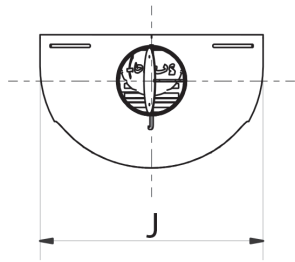

EMIFOCUS - Indoor

Note : imperial measurements are rounded from metric

	A	B	C	D	E	F	G	H	I	J	K	L
INCH	65 5/16"	30 1/2"	24"	42 1/2"	20"	11 7/16"	Ø 8 5/8"	8"	Ø 8 1/16"	Ø 27 9/16"	16 9/16"	5 1/16"
[MILLIMETER]	[1665]	[775]	[610]	[1080]	[500]	[290]	[Ø 219]	[203]	[Ø 205]	[Ø 700]	[420]	[145]