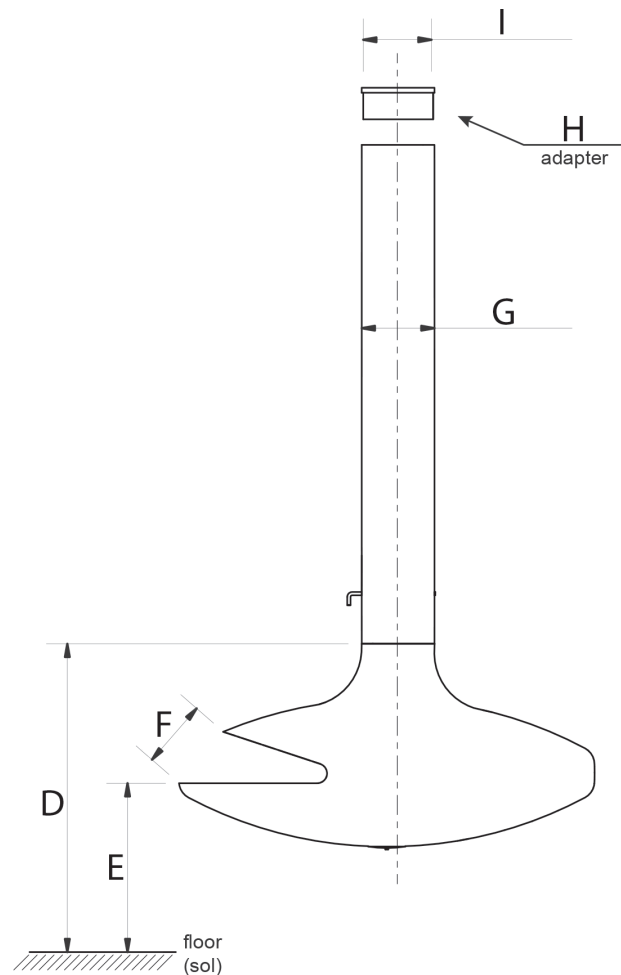

GYROFOCUS - Indoor

Note : imperial measurements are rounded from metric

	A	B	C	D	E	F	G	H	I	J
INCH	72 5/8"	24"	46 7/8"	35 3/4"	20"	8 1/16"	Ø 8 5/8"	8"	Ø 8 1/16"	Ø 49 3/16"
[MILLIMETER]	[1845]	[610]	[1190]	[900]	[500]	[205]	[Ø 219]	[203]	[Ø 205]	[Ø 1250]