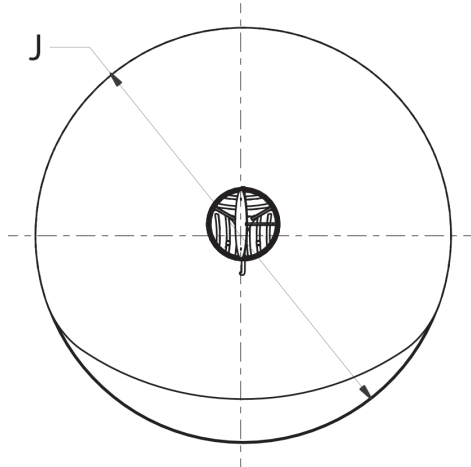

GYROFOCUS - Indoor

Note : imperial measurements are rounded from metric

	A	B	C	D	E	F	G	H	I	J
INCH	72 5/8"	24"	46 7/8"	35 3/4"	20"	8 1/16"	Ø 8 5/8"	8"	Ø 8 1/16"	Ø 49 3/16"
[MILLIMETER]	[1845]	[610]	[1190]	[900]	[500]	[205]	[Ø 219]	[203]	[Ø 205]	[Ø 1250]