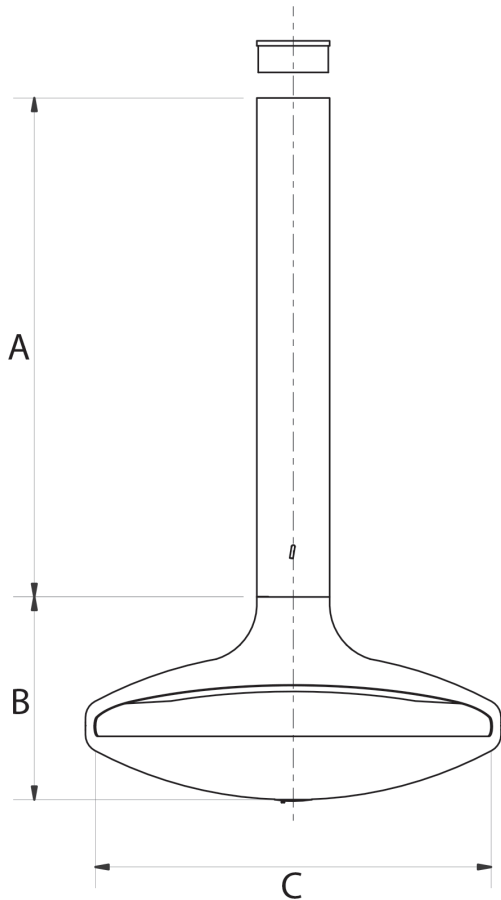

GYROFOCUS - Indoor

Note : imperial measurements are rounded from metric

	A	B	C	D	E	F	G	H	I	J
INCH	72 5/8"	24"	46 7/8"	35 3/4"	20"	8 1/16"	Ø 8 5/8"	8"	Ø 8 1/16"	Ø 49 3/16"
[MILLIMETER]	[1845]	[610]	[1190]	[900]	[500]	[205]	[Ø 219]	[203]	[Ø 205]	[Ø 1250]