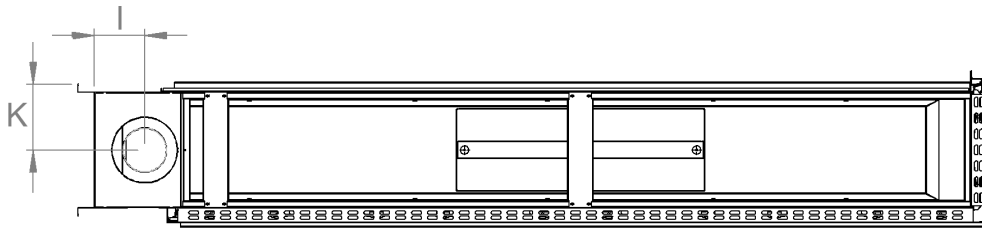

manufactured by
Element4 B.V.

Club 240H C Cut Sheet

distributed by
EuropeanHome

07/2021

Club 240H RC shown
(Club 240H LC is a mirror image)

LETTER	A	B	C	D	E	G	H	I	K	L	M	O
INCHES	93 ⁷ / ₈	21 ⁵ / ₈	8 ¹ / ₁₆	105 ¹⁵ / ₁₆	37 ³ / ₄	77 ³ / ₁₆	18	6	8	13 ³ / ₁₆	¹ / ₂	13 ¹ / ₁₆
[MILLIMETERS]	[2385]	[550]	[205]	[2691]	[959]	[1960]	[457]	[152]	[204]	[336]	[13]	[348]

This information is for reference only. Please consult the Installation Manual for all details prior to making any design decisions.
Conversions from millimeters are rounded to the nearest fraction. A DWG file is available at www.europeanhome.com