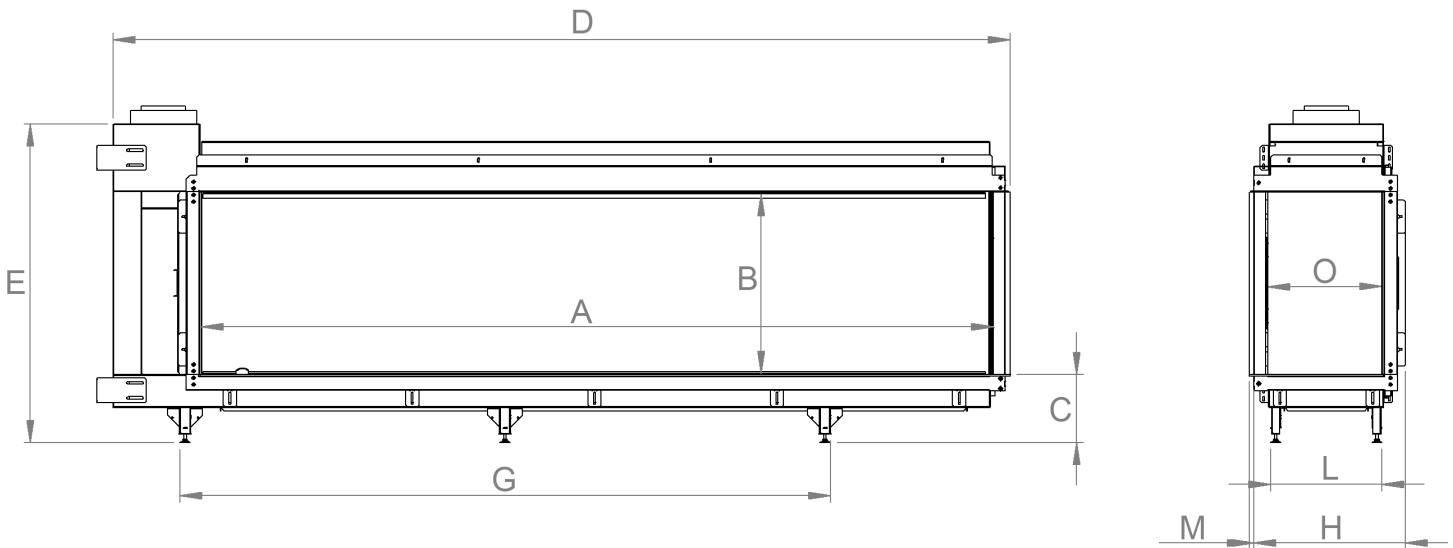

manufactured by
Element4 B.V.

Club 240H C Cut Sheet

distributed by
EuropeanHome

07/2021

Club 240H RC shown
(Club 240H LC is a mirror image)

LETTER	A	B	C	D	E	G	H	I	K	L	M	O
INCHES	93 ⁷ / ₈	21 ⁵ / ₈	8 ¹ / ₁₆	105 ¹⁵ / ₁₆	37 ³ / ₄	77 ³ / ₁₆	18	6	8	13 ³ / ₁₆	¹ / ₂	13 ¹ / ₁₆
[MILLIMETERS]	[2385]	[550]	[205]	[2691]	[959]	[1960]	[457]	[152]	[204]	[336]	[13]	[348]

This information is for reference only. Please consult the Installation Manual for all details prior to making any design decisions.
Conversions from millimeters are rounded to the nearest fraction. A DWG file is available at www.europeanhome.com