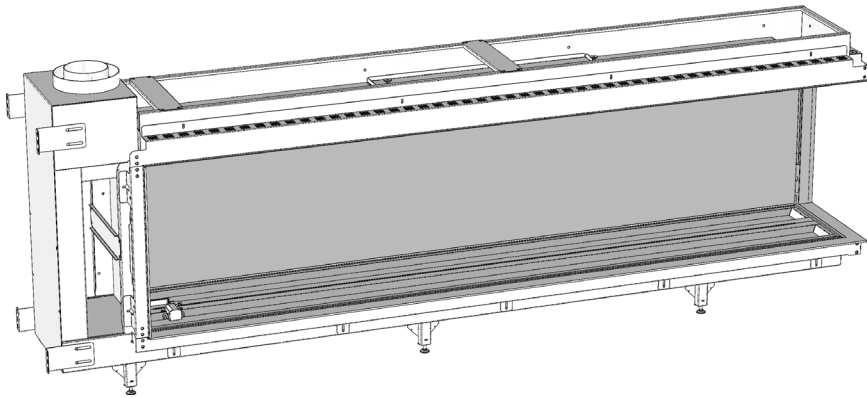

manufactured by
Element4 B.V.

Club 240H C Cut Sheet

distributed by
EuropeanHome

07/2021

Club 240H RC shown
(Club 240H LC is a mirror image)

LETTER	A	B	C	D	E	G	H	I	K	L	M	O
INCHES	93 ⁷ / ₈	21 ⁵ / ₈	8 ¹ / ₁₆	105 ¹⁵ / ₁₆	37 ³ / ₄	77 ³ / ₁₆	18	6	8	13 ³ / ₁₆	¹ / ₂	13 ¹ / ₁₆
[MILLIMETERS]	[2385]	[550]	[205]	[2691]	[959]	[1960]	[457]	[152]	[204]	[336]	[13]	[348]