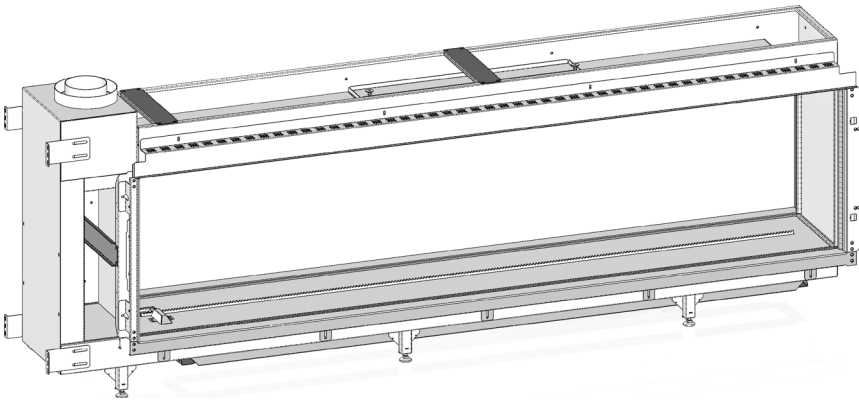

manufactured by
Element4 B.V.

Club 240HT Cut Sheet

distributed by
EuropeanHome

07/2021

LETTER	A	B	C	D	E	G	H	I	K	L	M
INCHES	94 ¼	21 ⅝	8 ⅙	107 ⅛	37 ¾	77 ⅜	17 ¼	6	6 ⅜	13 ⅜	½
[MILLIMETERS]	[2395]	[550]	[205]	[2721]	[959]	[1960]	[438]	[152]	[173]	[336]	[13]