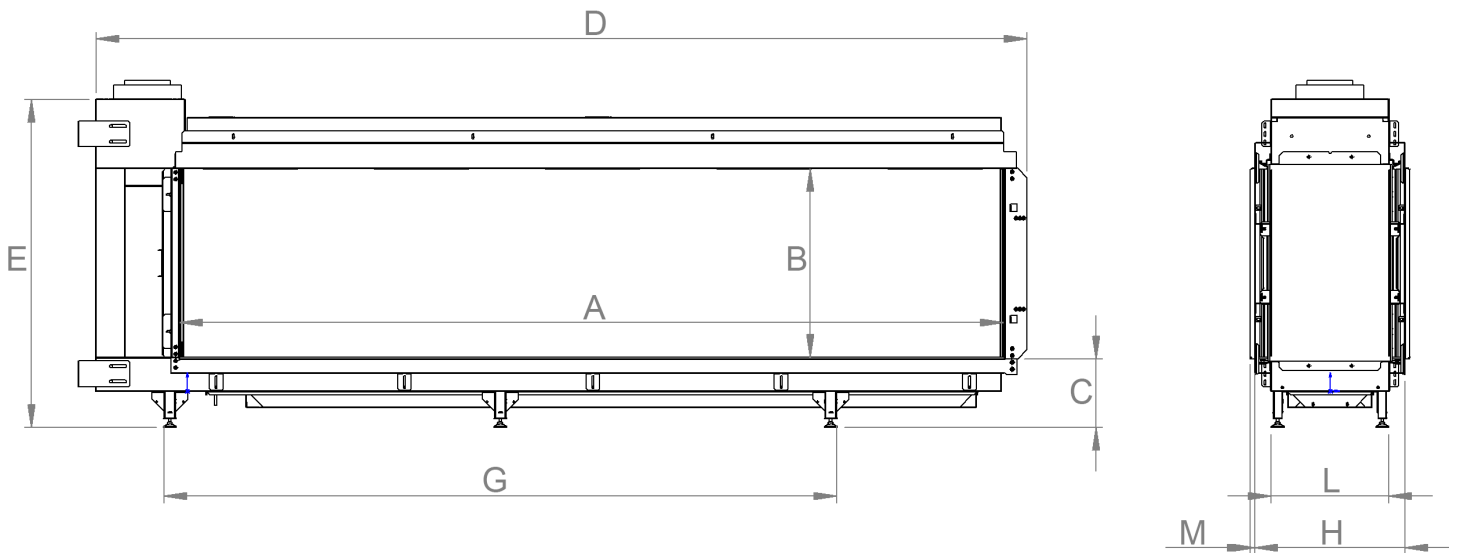

manufactured by
Element4 B.V.

Club 240HT Cut Sheet

distributed by
EuropeanHome

07/2021

LETTER	A	B	C	D	E	G	H	I	K	L	M
INCHES	94 ¼	21 ⅝	8 ⅙	107 ⅛	37 ¾	77 ⅜	17 ¼	6	6 ⅜	13 ⅜	½
[MILLIMETERS]	[2395]	[550]	[205]	[2721]	[959]	[1960]	[438]	[152]	[173]	[336]	[13]

This information is for reference only. Please consult the Installation Manual for all details prior to making any design decisions.
Conversions from millimeters are rounded to the nearest fraction. A DWG file is available at www.europeanhome.com