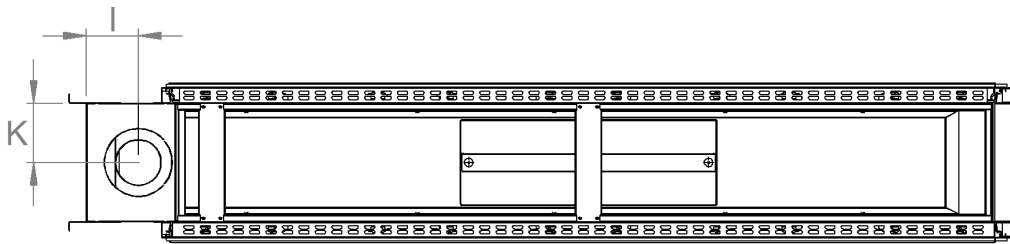

manufactured by
Element4 B.V.

Club 240HT Cut Sheet

distributed by
EuropeanHome

07/2021

LETTER	A	B	C	D	E	G	H	I	K	L	M
INCHES	94 ¼	21 ⅝	8 ⅙	107 ⅛	37 ¾	77 ⅜	17 ¼	6	6 ⅜	13 ⅜	½
[MILLIMETERS]	[2395]	[550]	[205]	[2721]	[959]	[1960]	[438]	[152]	[173]	[336]	[13]

This information is for reference only. Please consult the Installation Manual for all details prior to making any design decisions.
Conversions from millimeters are rounded to the nearest fraction. A DWG file is available at www.europeanhome.com