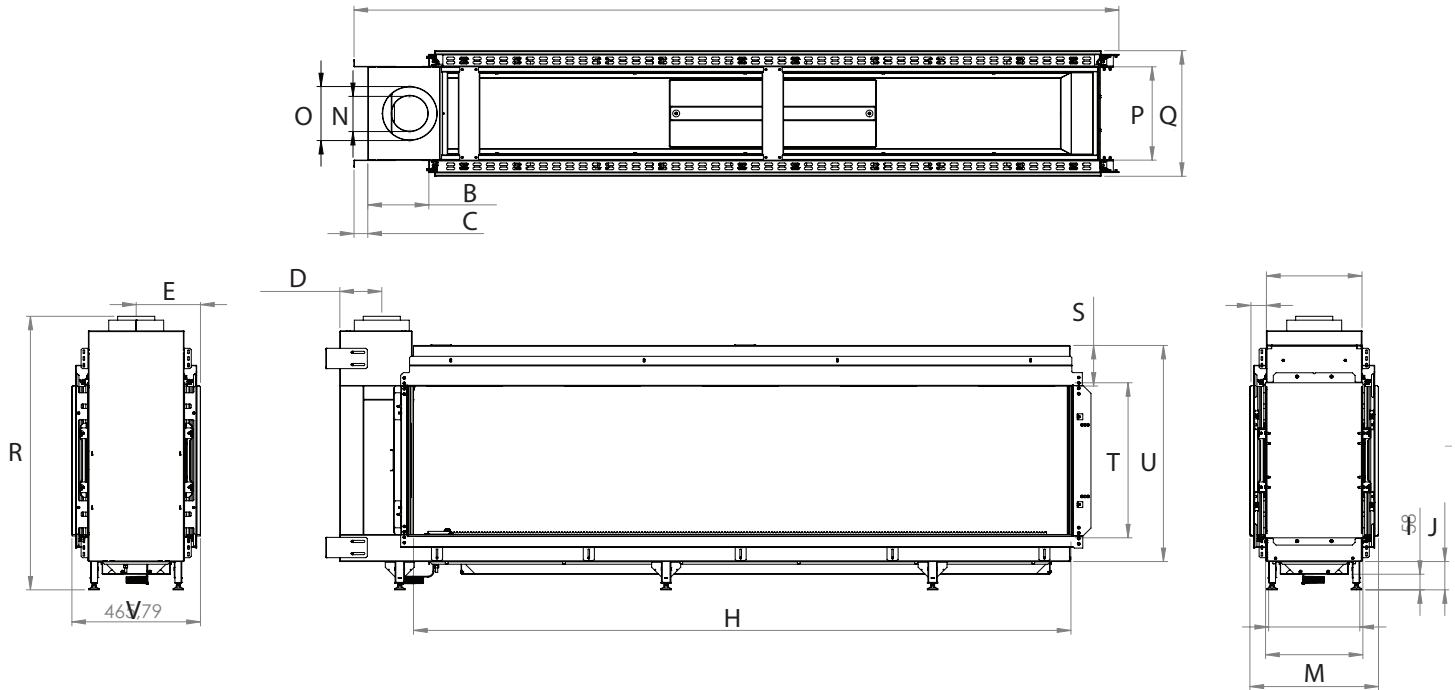

manufactured by
Element4 B.V.

Club 240H T Cut Sheet

distributed by
EuropeanHome

11/2020

Letter	A	B	C	D	E	F	G	H	I	J	K	L	M	N	O	P	Q	R
Inches	108 ⁵ / ₁₆	8 ¹ / ₁₆	2	6	9 ⁷ / ₈	13 ⁵ / ₈	2 ³ / ₁₆	93 ³ / ₄	2 ⁵ / ₁₆	4 ³ / ₁₆	13 ¹ / ₁₆	13 ⁷ / ₈	16 ¹ / ₂	5 ⁷ / ₈	7 ⁷ / ₈	13 ³ / ₈	18 ⁵ / ₁₆	39 ⁷ / ₈
Millimeters	2751	221	50	152	233	346	56	2381	58	105	331	352	418	130	200	346	465	1013

Letter	S	T	U	V
Inches	5 ¹⁵ / ₁₆	22 ⁵ / ₈	31 ¹ / ₂	2 ⁵ / ₁₆
Millimeters	150	574	800	466

UNIT WEIGHT	
Pounds	Kilograms
551	250

This information is for reference only. Please consult the Installation Manual for all details prior to making any design decisions.
Conversions from millimeters are rounded to the nearest fraction. A DWG file is available at www.europeanhome.com