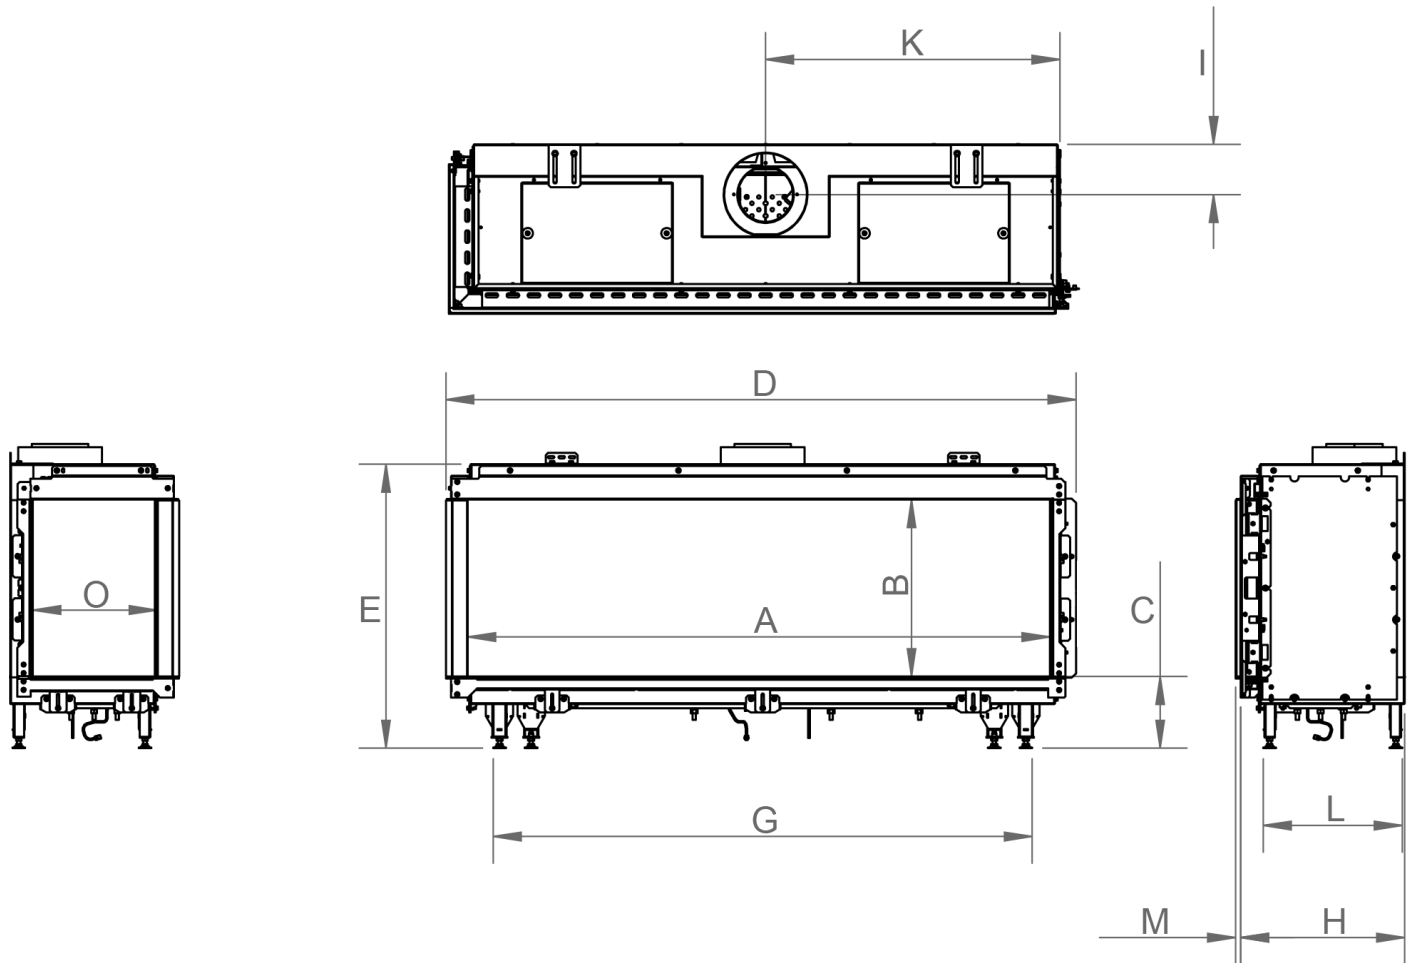

manufactured by
Element4 B.V.

Summum 140 Right Corner Cut Sheet

distributed by
EuropeanHome

06/2021

Summum 140 RC shown
(Summum 140 LC is a mirror image)

LETTER	A	B	C	D	E	G	H	I	K	L	M	O
INCHES	54 ⁷ / ₁₆	16 ⁹ / ₁₆	6 ¹¹ / ₁₆	58 ¹⁵ / ₁₆	26 ⁹ / ₁₆	50 ³ / ₈	15 ⁵ / ₁₆	4 ¹ / ₁₆	27 ¹ / ₂	13	¹ / ₂	11 ⁵ / ₈
[MILLIMETERS]	[1383]	[420]	[170]	[1497]	[674]	[1280]	[389]	[119]	[699]	[330]	[12]	[295]

This information is for reference only. Please consult the Installation Manual for all details prior to making any design decisions.
Conversions from millimeters are rounded to the nearest fraction. A DWG file is available at www.europeanhome.com