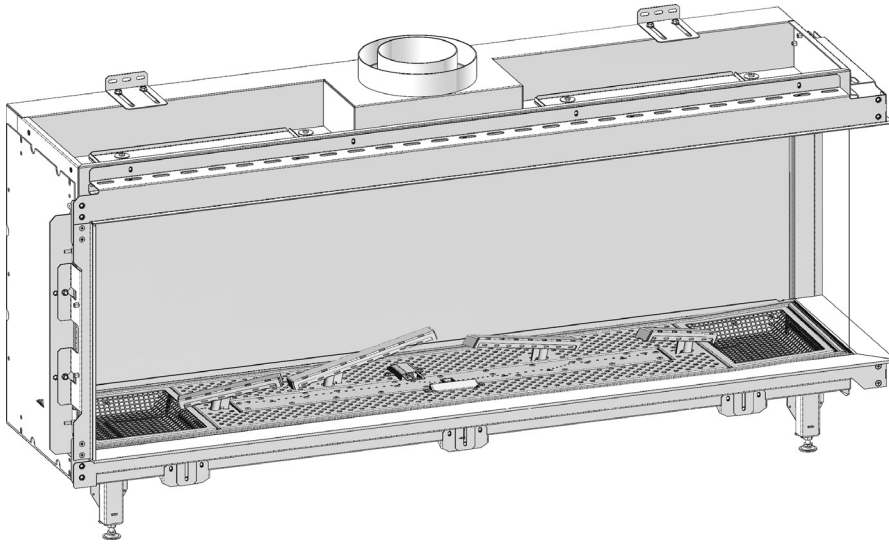

manufactured by
Element4 B.V.

Summum 140 Right Corner Cut Sheet

distributed by
EuropeanHome

06/2021

Summum 140 RC shown
(Summum 140 LC is a mirror image)

LETTER	A	B	C	D	E	G	H	I	K	L	M	O
INCHES	54 ⁷ / ₁₆	16 ⁹ / ₁₆	6 ¹¹ / ₁₆	58 ¹⁵ / ₁₆	26 ⁹ / ₁₆	50 ³ / ₈	15 ⁵ / ₁₆	4 ¹ / ₁₆	27 ¹ / ₂	13	¹ / ₂	11 ⁵ / ₈
[MILLIMETERS]	[1383]	[420]	[170]	[1497]	[674]	[1280]	[389]	[119]	[699]	[330]	[12]	[295]