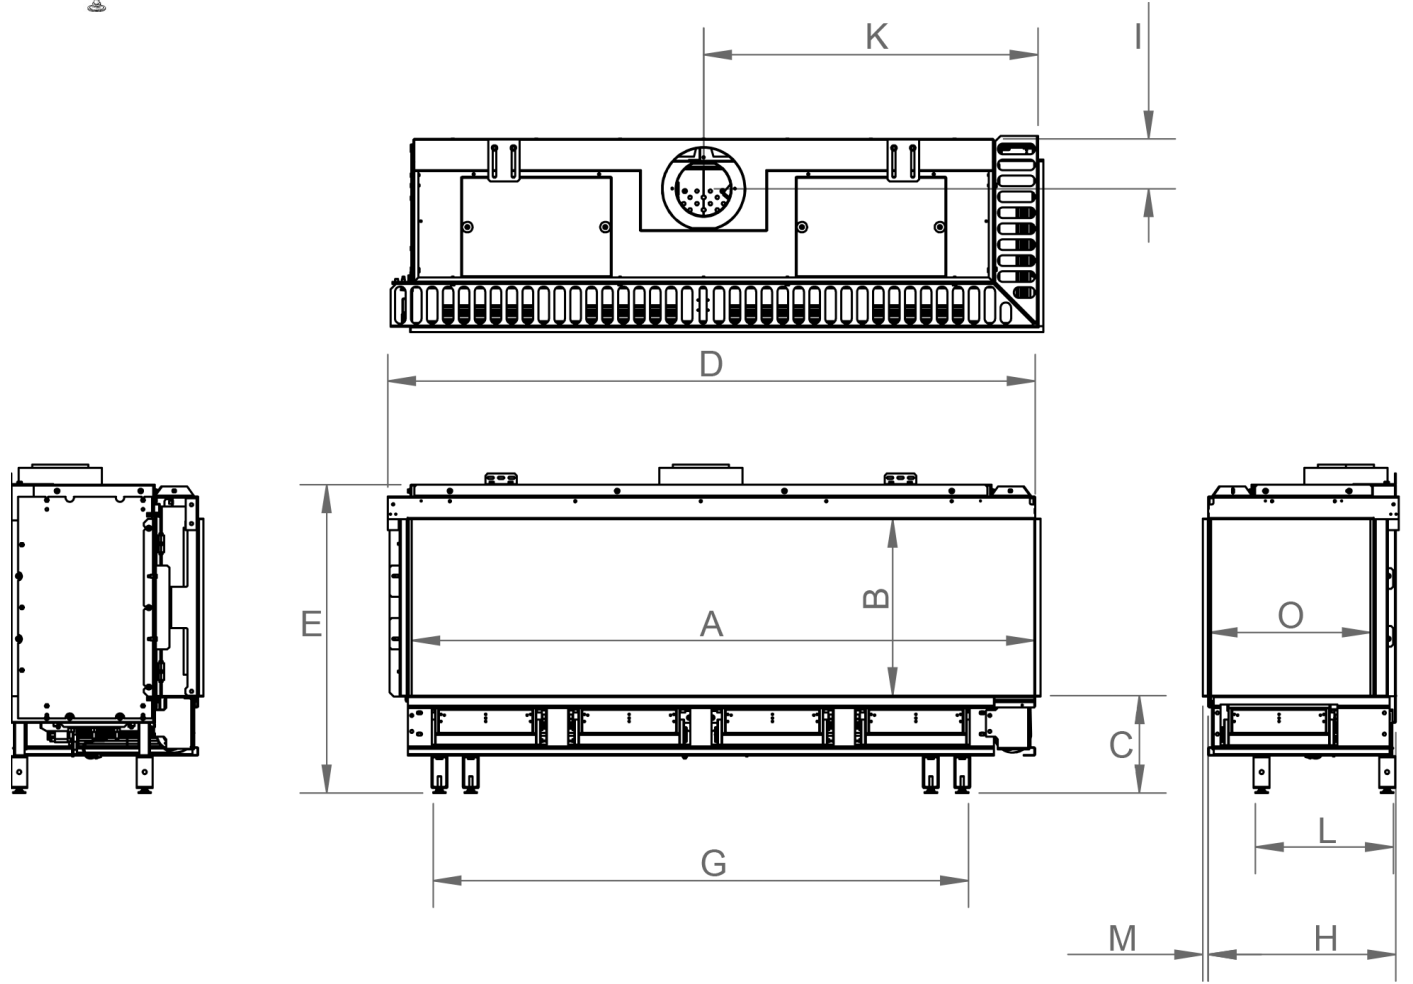

manufactured by
Element4 B.V.

Summum 140 Right Corner Cut Sheet

distributed by
EuropeanHome

06/2023

Summum 140 RC shown
(Summum 140 LC is a mirror image)

LETTER	A	B	C	D	E	G	H	I	K	L	M	O
INCHES	54 ⁷ / ₁₆	16 ⁹ / ₁₆	6 ³ / ₄	58 ¹⁵ / ₁₆	26 ⁹ / ₁₆	50 ³ / ₈	15 ⁵ / ₁₆	4 ¹ / ₁₆	27 ¹ / ₂	13	¹ / ₂	11 ⁵ / ₈
[MILLIMETERS]	[1383]	[420]	[172]	[1497]	[674]	[1280]	[389]	[119]	[699]	[330]	[12]	[295]

This information is for reference only. Please consult the Installation Manual for all details prior to making any design decisions.
Conversions from millimeters are rounded to the nearest fraction. A DWG file is available at www.europeanhome.com