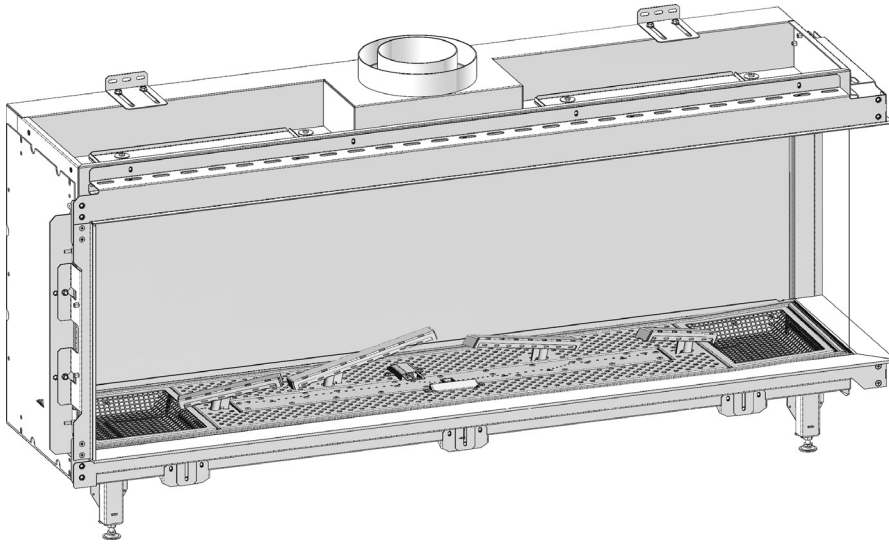

manufactured by
Element4 B.V.

Summum 140 Right Corner Cut Sheet

distributed by
EuropeanHome

06/2023

Summum 140 RC shown
(Summum 140 LC is a mirror image)

LETTER	A	B	C	D	E	G	H	I	K	L	M	O
INCHES	54 ⁷ / ₁₆	16 ⁹ / ₁₆	6 ³ / ₄	58 ¹⁵ / ₁₆	26 ⁹ / ₁₆	50 ³ / ₈	15 ⁵ / ₁₆	4 ¹ / ₁₆	27 ¹ / ₂	13	¹ / ₂	11 ⁵ / ₈
[MILLIMETERS]	[1383]	[420]	[172]	[1497]	[674]	[1280]	[389]	[119]	[699]	[330]	[12]	[295]