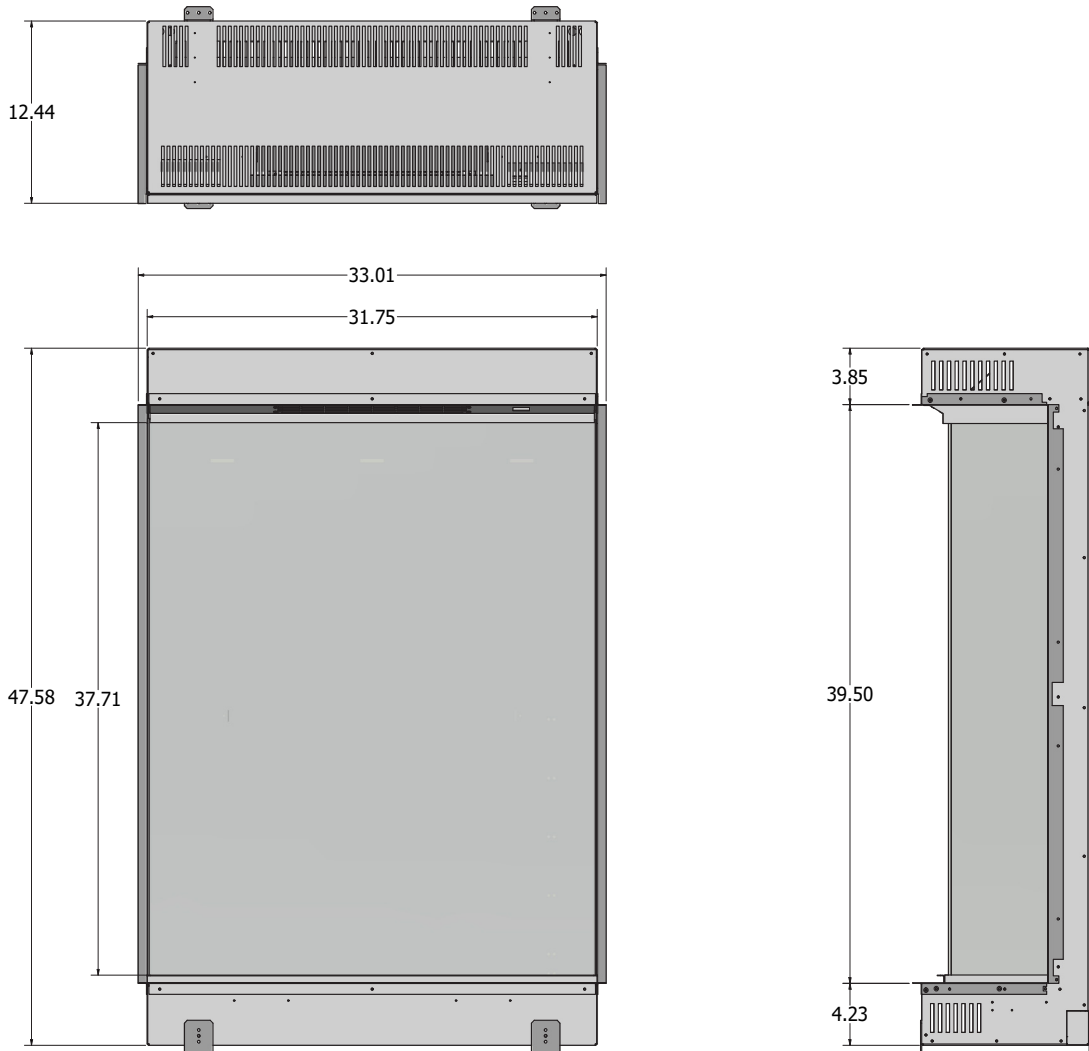

# E810 Specifications: 3-Sided

Model	Height	Width	Depth
e810	47.58"	33.01"	12.44"

Fire Media	Quantity
e700 log set	2
slate chippings	2

Boxed Weight	Unboxed Weight
50kg (110 lbs)	39.45kg (87 lbs)