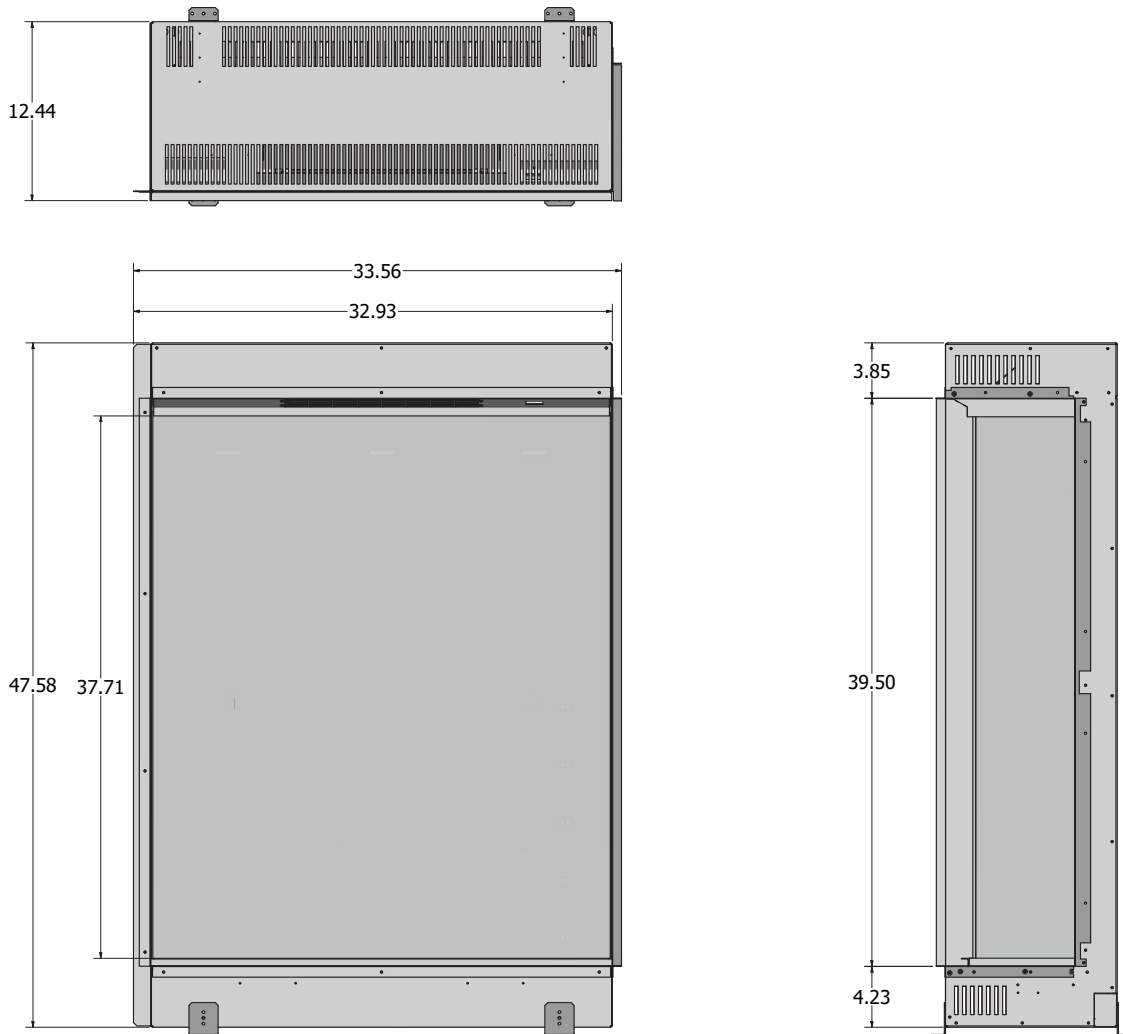

E810 Specifications: Corner Style

Model	Height	Width	Depth
e810	47.58"	33.56"	12.44"

Fire Media	Quantity
e700 log set	2
slate chippings	2

Boxed Weight	Unboxed Weight
50kg (110 lbs)	39.45kg (87 lbs)