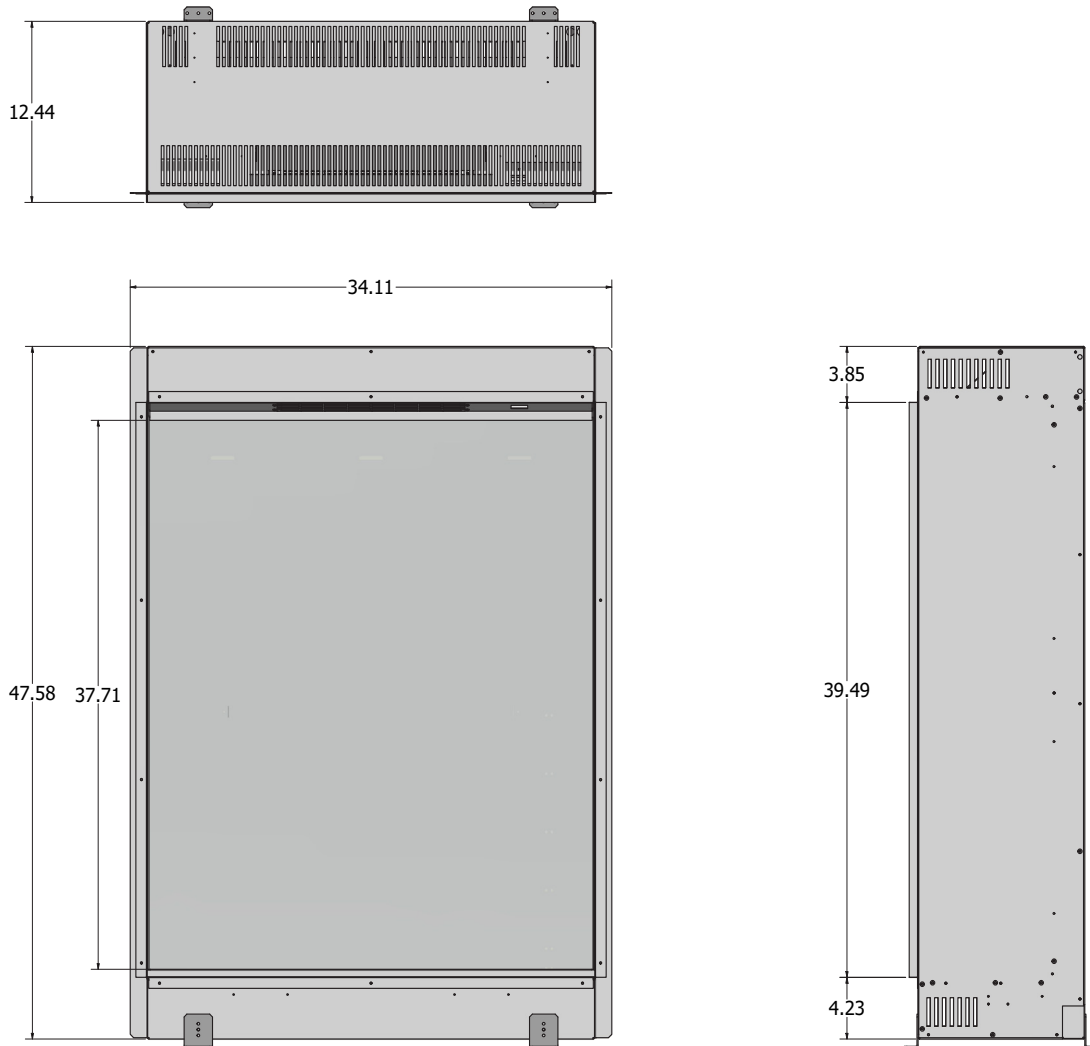

# E810 Specifications: Single-Sided

Model	Height	Width	Depth
e810	47.58"	34.11"	12.44"

Fire Media	Quantity
e700 log set	2
slate chippings	2

Boxed Weight	Unboxed Weight
50kg (110 lbs)	39.45kg (87 lbs)