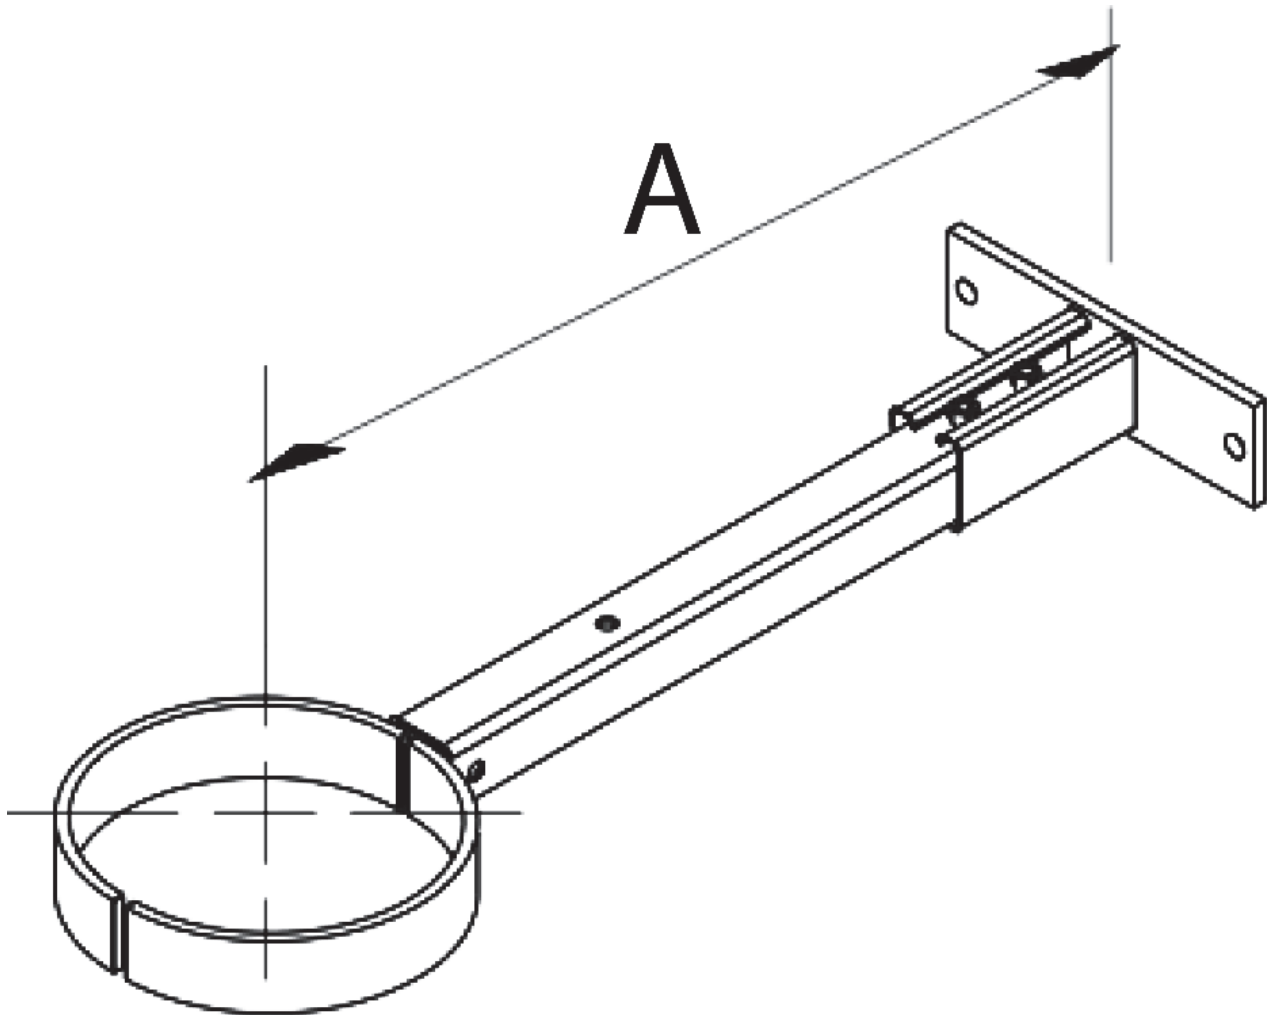

WALL BRACKET

Optional Accessory for Indoor Suspended Models

LETTER	A
INCHES [MILLIMETER]	10" -> 35" max. [250 -> 910 max.]