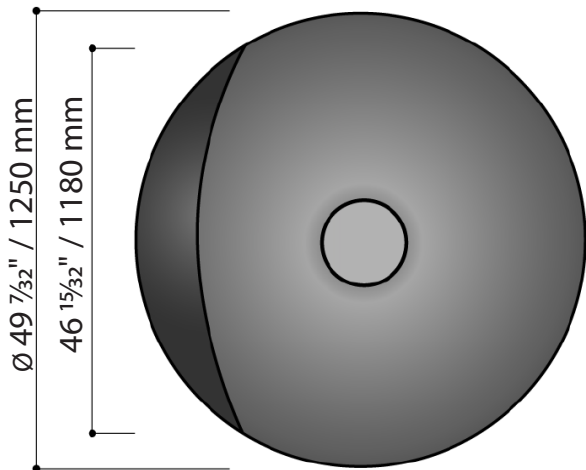

FIXED SUSPENSION PLATE

PRODUCT	ITEM CODE
For a Fireplace that Uses: - 10" or 12" Pipe OR - 8" Pipe and Ceiling Pitch of > 45°	Square - FCS-SUSPLT-SQ-P- (degree of pitch) Round - FCS-SUSPLT-RND-P- (degree of pitch)

Steel Flue

$\varnothing 8 \frac{5}{8}''$
213/219 mm

Pivoting Device

Grate

Ash Removal Hatch

Installation Manual