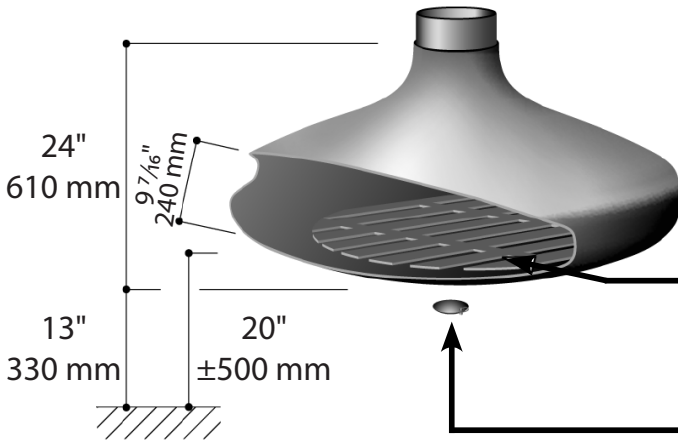

FIXED SUSPENSION PLATE

PRODUCT	ITEM CODE
For a Fireplace that Uses: - 10" or 12" Pipe OR - 8" Pipe and Ceiling Pitch of > 45°	Square - FCS-SUSPLT-SQ-P- (degree of pitch) Round - FCS-SUSPLT-RND-P- (degree of pitch)

OPTIONAL ACCESSORIES

PRODUCT	ITEM CODE
WALL BRACKET	FCS-WALL-BRKT
ROTATION RESTRICTOR	FCS-LTD-ROT
BLACK SPRAY PAINT 150 ML	FCS-PT-FBP-Small
BLACK SPRAY PAINT 400 ML	FCS-PT-FBP-Large

CUT SHEET

Suspending Plate

Steel Flue

$\varnothing 8 \frac{5}{8}''$
213/219 mm

Pivoting Device

Grate

Ash Removal Hatch

Installation Manual