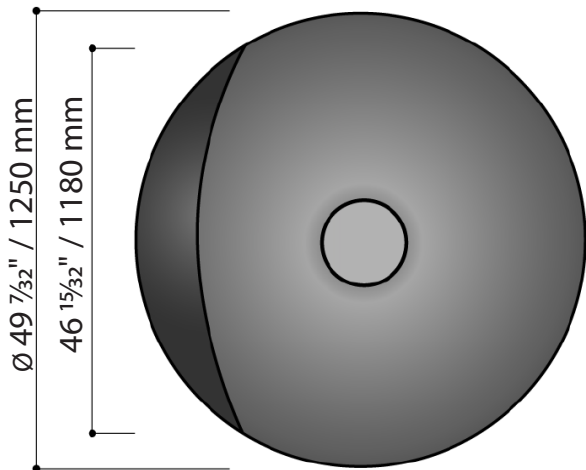

FIXED SUSPENSION PLATE

PRODUCT	ITEM CODE
For a Fireplace that Uses: - 10" or 12" Pipe OR - 8" Pipe and Ceiling Pitch of > 45°	Square - FCS-SUSPLT-SQ-P- (degree of pitch) Round - FCS-SUSPLT-RND-P- (degree of pitch)

Steel Flue

$\varnothing 8 \frac{5}{8}"$
213/219 mm

Pivoting Device

Grate

Ash Removal Hatch

Installation Manual