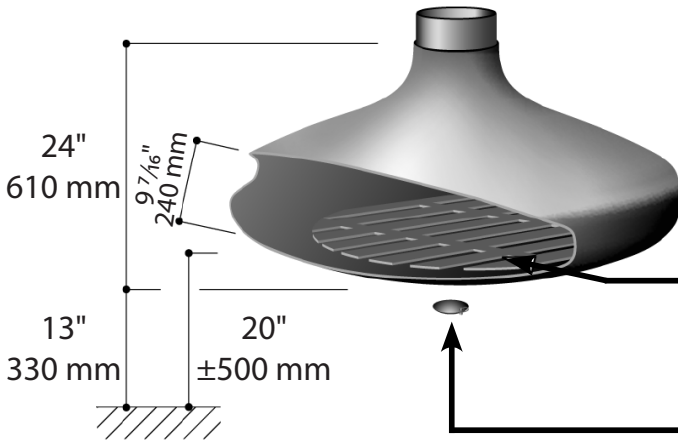

FIXED SUSPENSION PLATE

PRODUCT	ITEM CODE
For a Fireplace that Uses: - 10" or 12" Pipe OR - 8" Pipe and Ceiling Pitch of > 45°	Square - FCS-SUSPLT-SQ-P- (degree of pitch) Round - FCS-SUSPLT-RND-P- (degree of pitch)

OPTIONAL ACCESSORIES

PRODUCT	ITEM CODE
WALL BRACKET	FCS-WALL-BRKT
ROTATION RESTRICTOR	FCS-LTD-ROT
BLACK SPRAY PAINT 150 ML	FCS-PT-FBP-Small
BLACK SPRAY PAINT 400 ML	FCS-PT-FBP-Large

CUT SHEET

Suspending Plate

Steel Flue

$\varnothing 8 \frac{5}{8}"$
213/219 mm

Pivoting Device

Grate

Ash Removal Hatch

Installation Manual