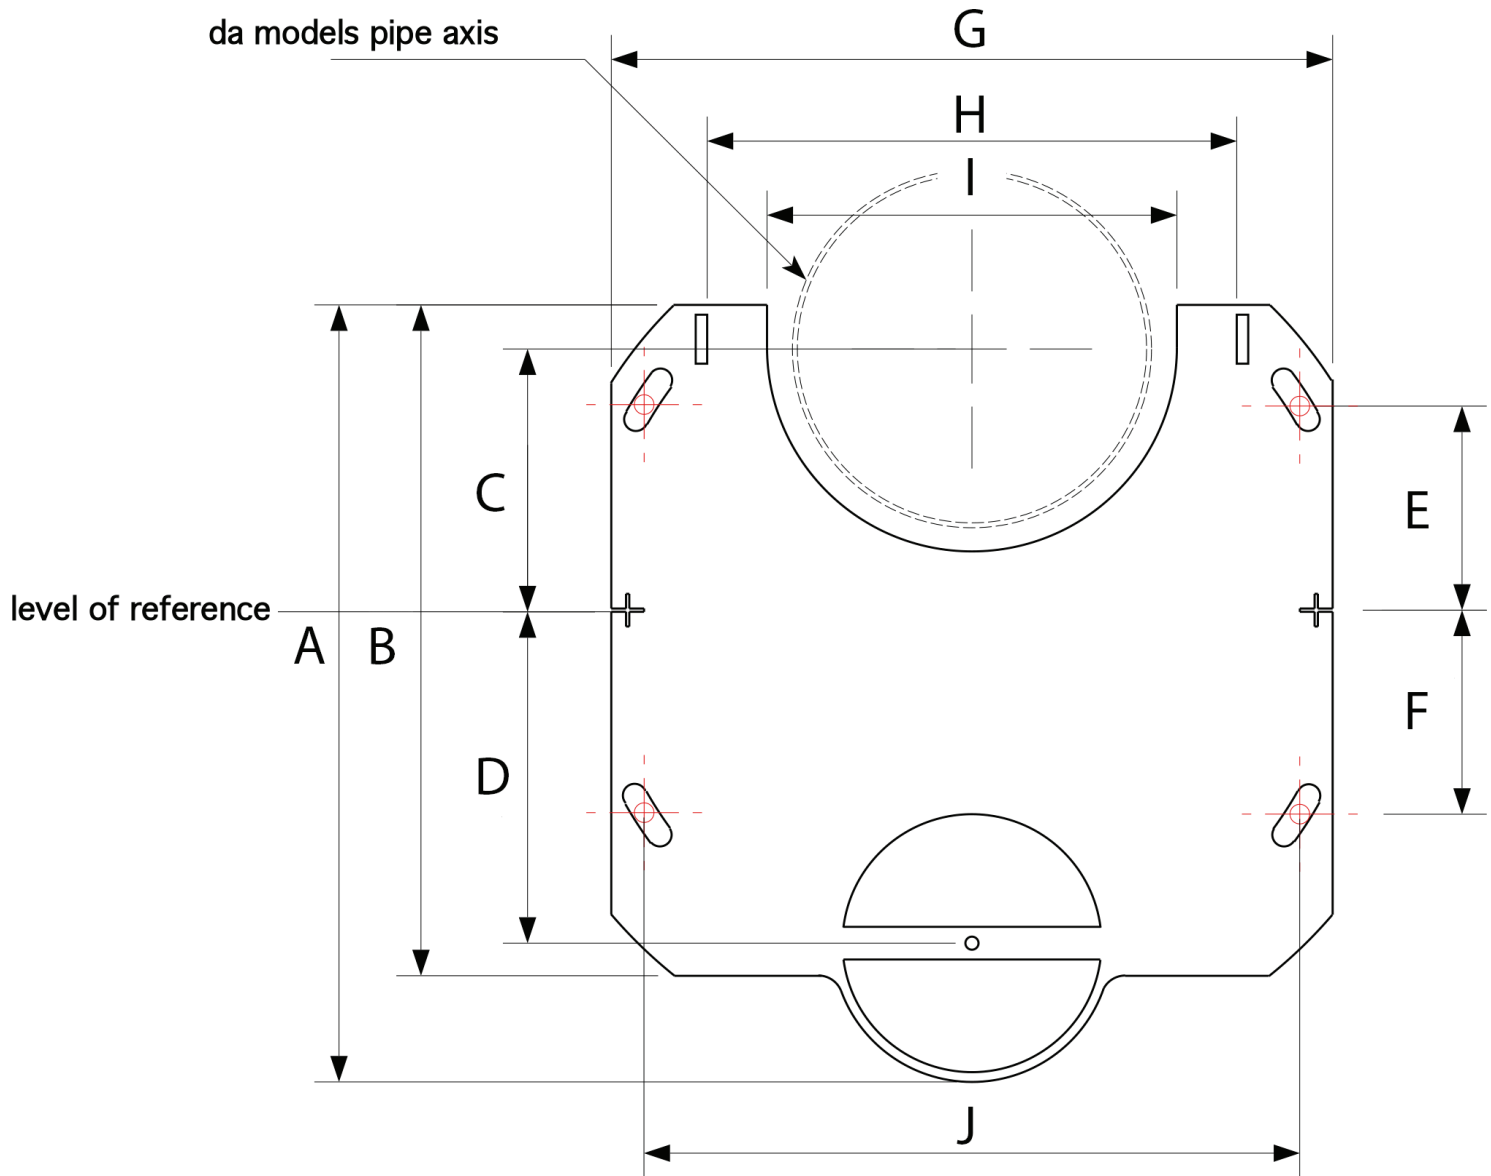

MOUNTING PLATE

For **EMIFOCUS** and **PAXFOCUS** Models

LETTER	A	B	C	D	E	F	G	H	I	J
INCHES	18 3/4"	16 3/16"	6 5/16"	8"	5"	5"	17 5/16"	12 3/4"	10"	15 3/4"
[MILLIMETER]	[476]	[411]	[161]	[203]	[125]	[125]	[440]	[323]	[250]	[400]