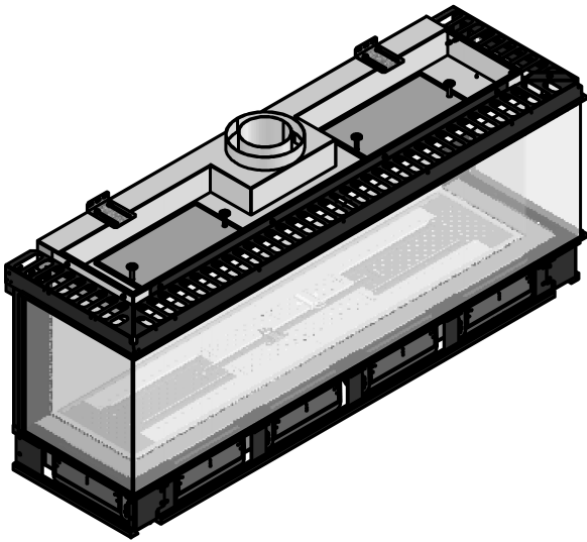

manufactured by
Element4 B.V.

Trisore 140 GSB Cut Sheet

distributed by
EuropeanHome

02/2021

LETTERS	A	B	C	D	E	G	H	I	K	L	M	O
INCHES	62 $\frac{11}{16}$ "	16 $\frac{5}{8}$ "	9 $\frac{3}{16}$ "	64"	29"	50 $\frac{3}{8}$ "	17 $\frac{5}{8}$ "	4 $\frac{11}{16}$ "	31 $\frac{1}{2}$ "	13"	$\frac{1}{2}$ "	15 $\frac{1}{8}$ "
[MILLIMETERS]	[1592]	[422]	[233]	[1626]	[737]	[1280]	[448]	[119]	[799]	[330]	[13]	[384]

This information is for reference only. Please consult the Installation Manual for all details prior to making any design decisions.
Conversions from millimeters are rounded to the nearest fraction. A DWG file is available at www.europeanhome.com