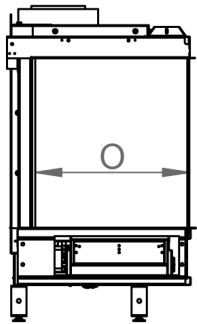

manufactured by
Element4 B.V.

Trisore 140 GSB Cut Sheet

distributed by
EuropeanHome

02/2021

LETTERS	A	B	C	D	E	G	H	I	K	L	M	O
INCHES	62 $\frac{11}{16}$ "	16 $\frac{5}{8}$ "	9 $\frac{3}{16}$ "	64"	29"	50 $\frac{3}{8}$ "	17 $\frac{5}{8}$ "	4 $\frac{11}{16}$ "	31 $\frac{1}{2}$ "	13"	$\frac{1}{2}$ "	15 $\frac{1}{8}$ "
[MILLIMETERS]	[1592]	[422]	[233]	[1626]	[737]	[1280]	[448]	[119]	[799]	[330]	[13]	[384]

This information is for reference only. Please consult the Installation Manual for all details prior to making any design decisions.
Conversions from millimeters are rounded to the nearest fraction. A DWG file is available at www.europeanhome.com