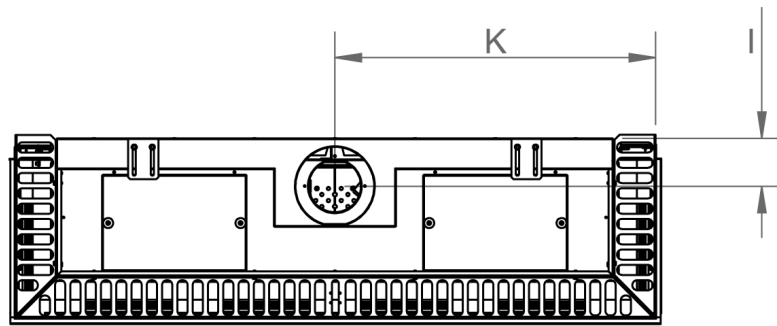

manufactured by
Element4 B.V.

Trisore 140 GSB Cut Sheet

distributed by
EuropeanHome

02/2021

LETTERS	A	B	C	D	E	G	H	I	K	L	M	O
INCHES	62 $\frac{11}{16}$ "	16 $\frac{5}{8}$ "	9 $\frac{3}{16}$ "	64"	29"	50 $\frac{3}{8}$ "	17 $\frac{5}{8}$ "	4 $\frac{11}{16}$ "	31 $\frac{1}{2}$ "	13"	$\frac{1}{2}$ "	15 $\frac{1}{8}$ "
[MILLIMETERS]	[1592]	[422]	[233]	[1626]	[737]	[1280]	[448]	[119]	[799]	[330]	[13]	[384]

This information is for reference only. Please consult the Installation Manual for all details prior to making any design decisions.
Conversions from millimeters are rounded to the nearest fraction. A DWG file is available at www.europeanhome.com