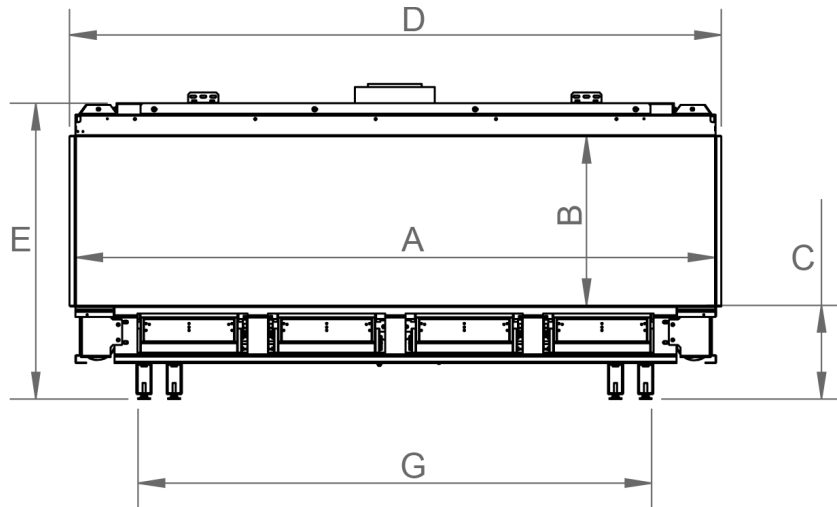

manufactured by
Element4 B.V.

Trisore 140 GSB Cut Sheet

distributed by
EuropeanHome

02/2021

LETTERS	A	B	C	D	E	G	H	I	K	L	M	O
INCHES	62 $\frac{11}{16}$ "	16 $\frac{5}{8}$ "	9 $\frac{3}{16}$ "	64"	29"	50 $\frac{3}{8}$ "	17 $\frac{5}{8}$ "	4 $\frac{11}{16}$ "	31 $\frac{1}{2}$ "	13"	$\frac{1}{2}$ "	15 $\frac{1}{8}$ "
[MILLIMETERS]	[1592]	[422]	[233]	[1626]	[737]	[1280]	[448]	[119]	[799]	[330]	[13]	[384]

This information is for reference only. Please consult the Installation Manual for all details prior to making any design decisions.
Conversions from millimeters are rounded to the nearest fraction. A DWG file is available at www.europeanhome.com