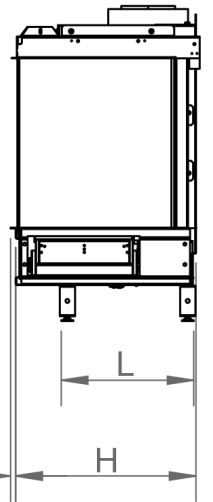

manufactured by
Element4 B.V.

Trisore 140 GSB Cut Sheet

distributed by
EuropeanHome

02/2021

LETTERS	A	B	C	D	E	G	H	I	K	L	M	O
INCHES	62 $\frac{11}{16}$ "	16 $\frac{5}{8}$ "	9 $\frac{3}{16}$ "	64"	29"	50 $\frac{3}{8}$ "	17 $\frac{5}{8}$ "	4 $\frac{11}{16}$ "	31 $\frac{1}{2}$ "	13"	$\frac{1}{2}$ "	15 $\frac{1}{8}$ "
[MILLIMETERS]	[1592]	[422]	[233]	[1626]	[737]	[1280]	[448]	[119]	[799]	[330]	[13]	[384]

This information is for reference only. Please consult the Installation Manual for all details prior to making any design decisions.
Conversions from millimeters are rounded to the nearest fraction. A DWG file is available at www.europeanhome.com