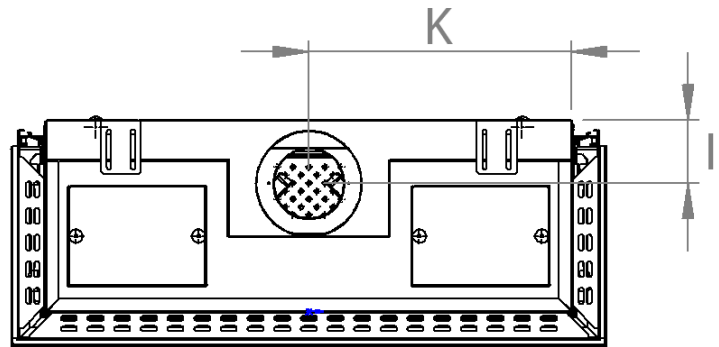

# Summum 100 3-Sided Cut Sheet

distributed by  
**EuropeanHome**

06/2021

LETTER	A	B	C	D	E	G	H	I	K	L	M	O
INCHES	39 ½	21 ½	6 1/16	44	32 11/16	34 9/16	16 13/16	4 11/16	19 3/8	14 11/16	½	12 ½
[MILLIMETERS]	[1003]	[546]	[170]	[1117]	[829]	[878]	[426]	[119]	[492]	[373]	[12]	[308]

This information is for reference only. Please consult the Installation Manual for all details prior to making any design decisions.  
Conversions from millimeters are rounded to the nearest fraction. A DWG file is available at [www.europeanhome.com](http://www.europeanhome.com)