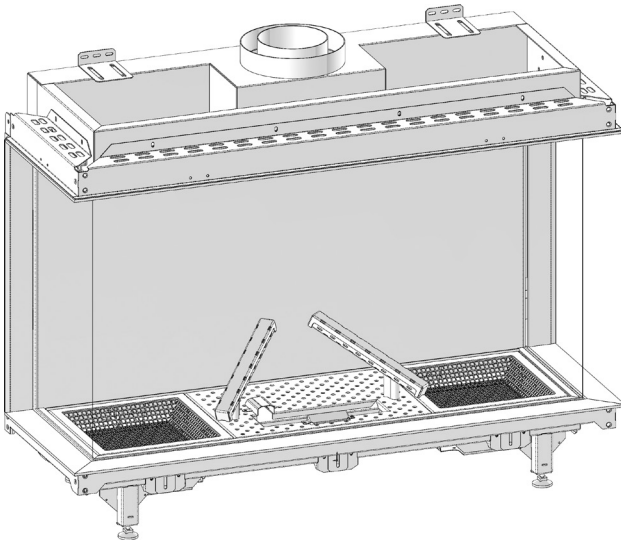

# Summum 100 3-Sided Cut Sheet

distributed by  
**EuropeanHome**

06/2021

LETTER	A	B	C	D	E	G	H	I	K	L	M	O
INCHES	39 ½	21 ½	6 1/16	44	32 11/16	34 9/16	16 13/16	4 11/16	19 3/8	14 11/16	½	12 ½
[MILLIMETERS]	[1003]	[546]	[170]	[1117]	[829]	[878]	[426]	[119]	[492]	[373]	[12]	[308]