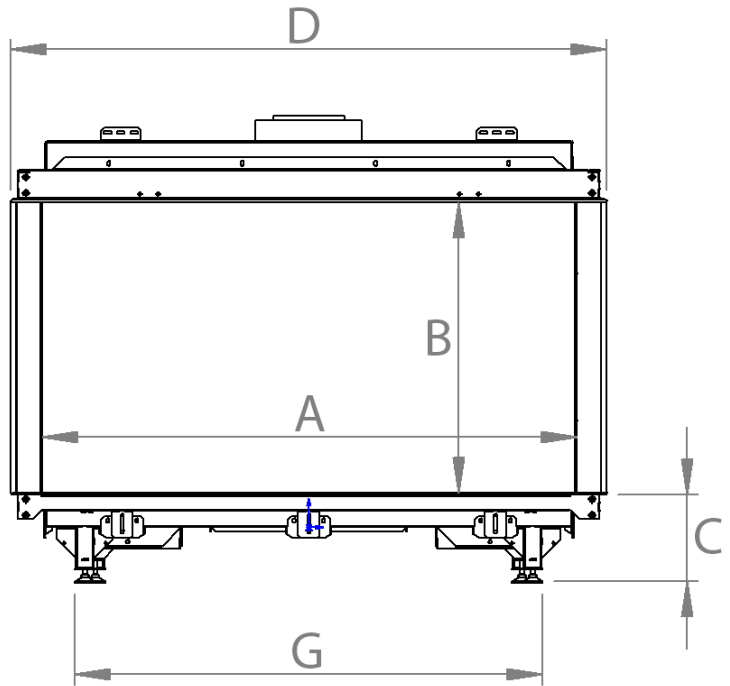

# Summum 100 3-Sided Cut Sheet

distributed by  
**EuropeanHome**

06/2021

LETTER	A	B	C	D	E	G	H	I	K	L	M	O
INCHES	39 ½	21 ½	6 1/16	44	32 11/16	34 9/16	16 13/16	4 11/16	19 3/8	14 11/16	½	12 ½
[MILLIMETERS]	[1003]	[546]	[170]	[1117]	[829]	[878]	[426]	[119]	[492]	[373]	[12]	[308]