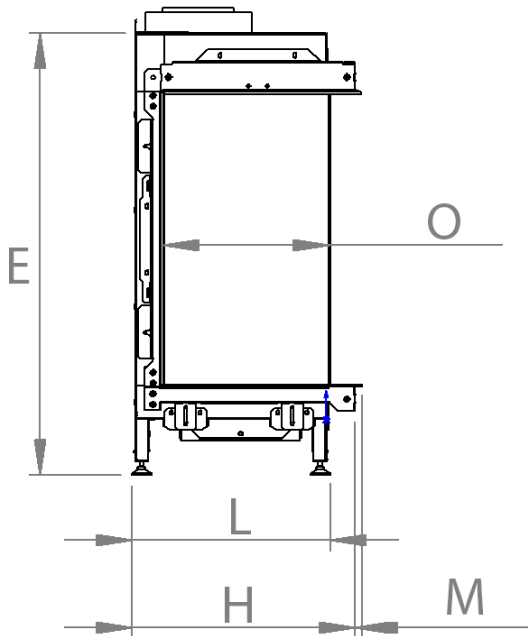

# Summum 100 3-Sided Cut Sheet

distributed by  
**EuropeanHome**

06/2021

LETTER	A	B	C	D	E	G	H	I	K	L	M	O
INCHES	39 ½	21 ½	6 1/16	44	32 11/16	34 9/16	16 13/16	4 11/16	19 3/8	14 11/16	½	12 ½
[MILLIMETERS]	[1003]	[546]	[170]	[1117]	[829]	[878]	[426]	[119]	[492]	[373]	[12]	[308]

This information is for reference only. Please consult the Installation Manual for all details prior to making any design decisions.  
Conversions from millimeters are rounded to the nearest fraction. A DWG file is available at [www.europeanhome.com](http://www.europeanhome.com)