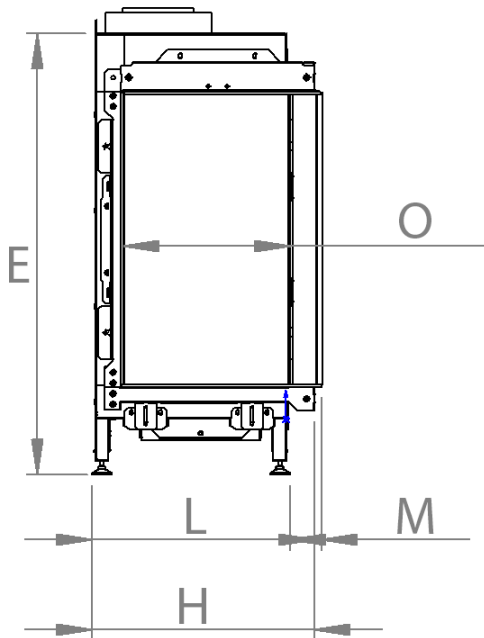

manufactured by
Element4 B.V.

Summum 100 Corner Cut Sheet

distributed by
EuropeanHome

06/2021

Summum 70 LC shown
(Summum 70 RC is a mirror image)

LETTER	A	B	C	D	E	G	H	I	K	L	M	O
INCHES	38 ¾	21 ½	6 ⅙	43 ⅞	32 ⅙	34 ⅙	16 ⅙	4 ⅙	19 ⅜	14 ⅙	½	12 ⅛
[MILLIMETERS]	[984]	[546]	[170]	[1102]	[829]	[878]	[424]	[119]	[492]	[373]	[12]	[308]

This information is for reference only. Please consult the Installation Manual for all details prior to making any design decisions.
Conversions from millimeters are rounded to the nearest fraction. A DWG file is available at www.europeanhome.com