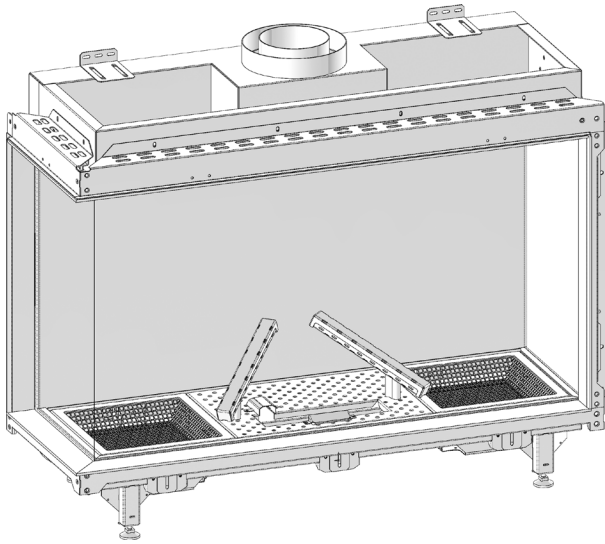

manufactured by
Element4 B.V.

Summum 100 Corner Cut Sheet

distributed by
EuropeanHome

06/2021

Summum 70 LC shown
(Summum 70 RC is a mirror image)

LETTER	A	B	C	D	E	G	H	I	K	L	M	O
INCHES	38 ¾	21 ½	6 ⅙	43 ⅞	32 ⅙	34 ⅙	16 ⅙	4 ⅙	19 ⅜	14 ⅙	½	12 ⅛
[MILLIMETERS]	[984]	[546]	[170]	[1102]	[829]	[878]	[424]	[119]	[492]	[373]	[12]	[308]