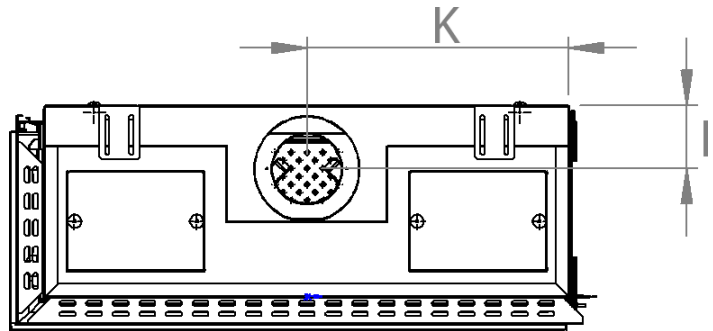

manufactured by
Element4 B.V.

Summum 100 Corner Cut Sheet

distributed by
EuropeanHome

06/2021

Summum 70 LC shown
(Summum 70 RC is a mirror image)

LETTER	A	B	C	D	E	G	H	I	K	L	M	O
INCHES	38 ¾	21 ½	6 ⅙	43 ⅞	32 ⅙	34 ⅙	16 ⅙	4 ⅙	19 ⅜	14 ⅙	½	12 ⅛
[MILLIMETERS]	[984]	[546]	[170]	[1102]	[829]	[878]	[424]	[119]	[492]	[373]	[12]	[308]

This information is for reference only. Please consult the Installation Manual for all details prior to making any design decisions.
Conversions from millimeters are rounded to the nearest fraction. A DWG file is available at www.europeanhome.com