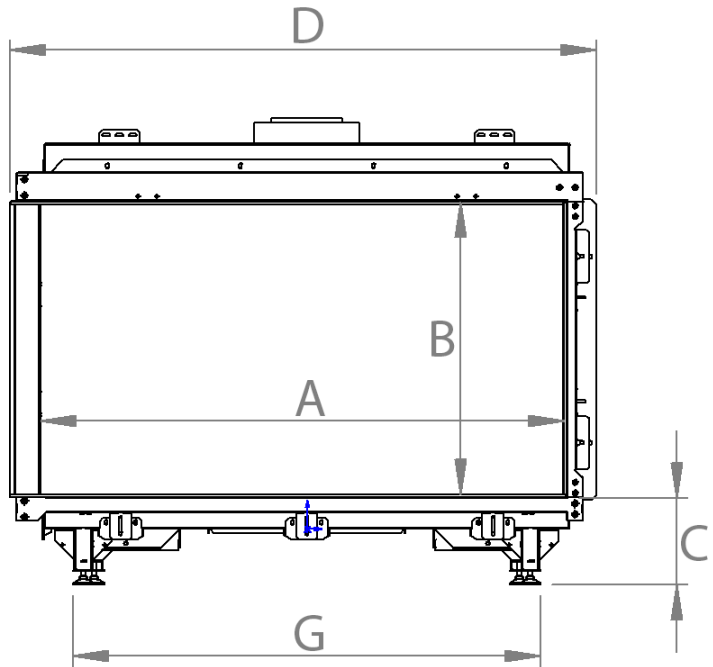

manufactured by
Element4 B.V.

Summum 100 Corner Cut Sheet

distributed by
EuropeanHome

06/2021

Summum 70 LC shown
(Summum 70 RC is a mirror image)

LETTER	A	B	C	D	E	G	H	I	K	L	M	O
INCHES	38 ¾	21 ½	6 ⅙	43 ⅞	32 ⅙	34 ⅙	16 ⅙	4 ⅙	19 ⅜	14 ⅙	½	12 ⅛
[MILLIMETERS]	[984]	[546]	[170]	[1102]	[829]	[878]	[424]	[119]	[492]	[373]	[12]	[308]

This information is for reference only. Please consult the Installation Manual for all details prior to making any design decisions.
Conversions from millimeters are rounded to the nearest fraction. A DWG file is available at www.europeanhome.com