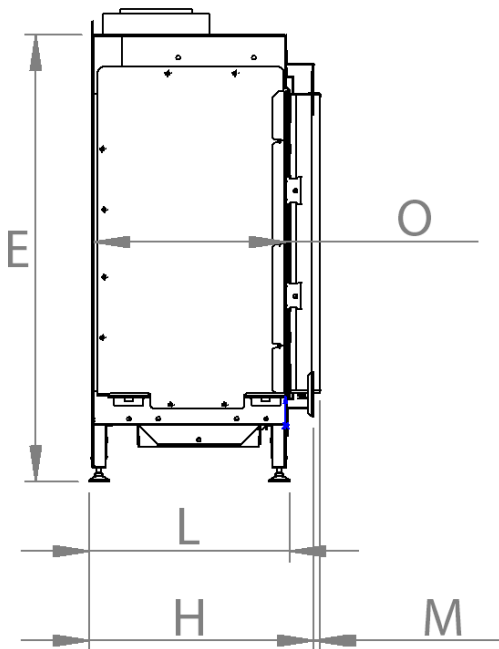

manufactured by
Element4 B.V.

Summum 100 Single-Sided Cut Sheet

distributed by
EuropeanHome

06/2021

LETTER	A	B	C	D	E	G	H	I	K	L	M	O
INCHES	37 ¹³ / ₁₆	21 ⁵ / ₈	6 ¹¹ / ₁₆	42 ¹³ / ₁₆	32 ¹¹ / ₁₆	34 ⁹ / ₁₆	16 ⁷ / ₁₆	4 ¹¹ / ₁₆	19 ³ / ₈	14 ¹¹ / ₁₆	¹ / ₂	14
[MILLIMETERS]	[960]	[550]	[170]	[1088]	[829]	[878]	[418]	[119]	[492]	[373]	[12]	[356]

This information is for reference only. Please consult the Installation Manual for all details prior to making any design decisions.
Conversions from millimeters are rounded to the nearest fraction. A DWG file is available at www.europeanhome.com