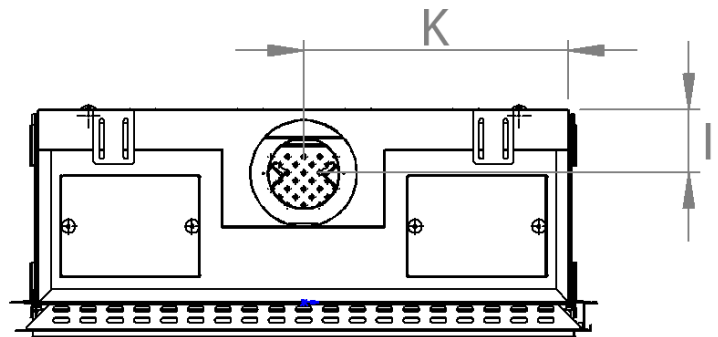

manufactured by
Element4 B.V.

Summum 100 Single-Sided Cut Sheet

distributed by
EuropeanHome

06/2021

LETTER	A	B	C	D	E	G	H	I	K	L	M	O
INCHES	37 ¹³ / ₁₆	21 ⁵ / ₈	6 ¹¹ / ₁₆	42 ¹³ / ₁₆	32 ¹¹ / ₁₆	34 ⁹ / ₁₆	16 ⁷ / ₁₆	4 ¹¹ / ₁₆	19 ³ / ₈	14 ¹¹ / ₁₆	¹ / ₂	14
[MILLIMETERS]	[960]	[550]	[170]	[1088]	[829]	[878]	[418]	[119]	[492]	[373]	[12]	[356]

This information is for reference only. Please consult the Installation Manual for all details prior to making any design decisions.
Conversions from millimeters are rounded to the nearest fraction. A DWG file is available at www.europeanhome.com