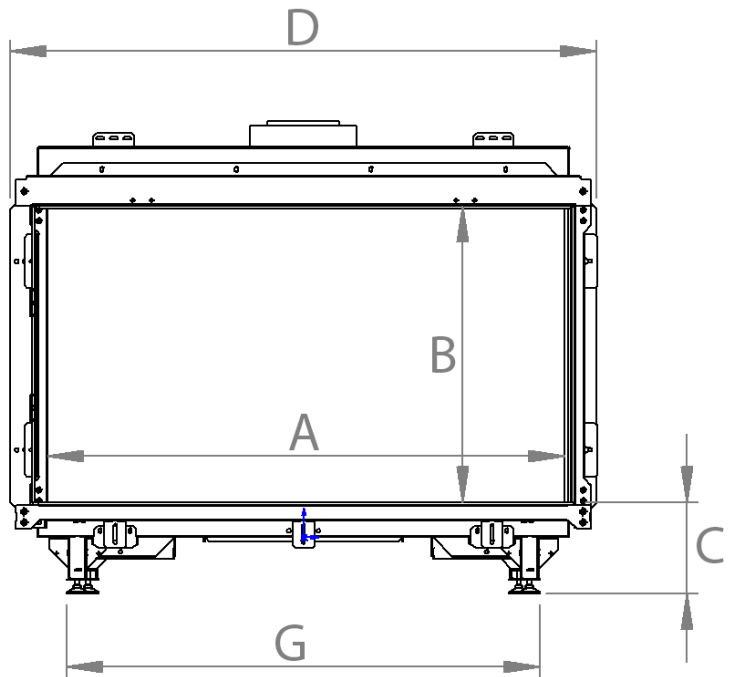

manufactured by
Element4 B.V.

Summum 100 Single-Sided Cut Sheet

distributed by
EuropeanHome

06/2021

LETTER	A	B	C	D	E	G	H	I	K	L	M	O
INCHES	37 ¹³ / ₁₆	21 ⁵ / ₈	6 ¹¹ / ₁₆	42 ¹³ / ₁₆	32 ¹¹ / ₁₆	34 ⁹ / ₁₆	16 ⁷ / ₁₆	4 ¹¹ / ₁₆	19 ³ / ₈	14 ¹¹ / ₁₆	¹ / ₂	14
[MILLIMETERS]	[960]	[550]	[170]	[1088]	[829]	[878]	[418]	[119]	[492]	[373]	[12]	[356]

This information is for reference only. Please consult the Installation Manual for all details prior to making any design decisions.
Conversions from millimeters are rounded to the nearest fraction. A DWG file is available at www.europeanhome.com