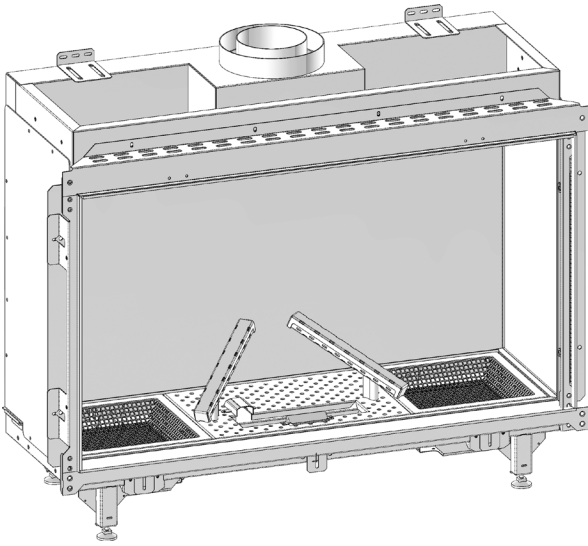

manufactured by
Element4 B.V.

Summum 100 Single-Sided Cut Sheet

distributed by
EuropeanHome

06/2021

LETTER	A	B	C	D	E	G	H	I	K	L	M	O
INCHES	37 ¹³ / ₁₆	21 ⁵ / ₈	6 ¹¹ / ₁₆	42 ¹³ / ₁₆	32 ¹¹ / ₁₆	34 ⁹ / ₁₆	16 ⁷ / ₁₆	4 ¹¹ / ₁₆	19 ³ / ₈	14 ¹¹ / ₁₆	¹ / ₂	14
[MILLIMETERS]	[960]	[550]	[170]	[1088]	[829]	[878]	[418]	[119]	[492]	[373]	[12]	[356]