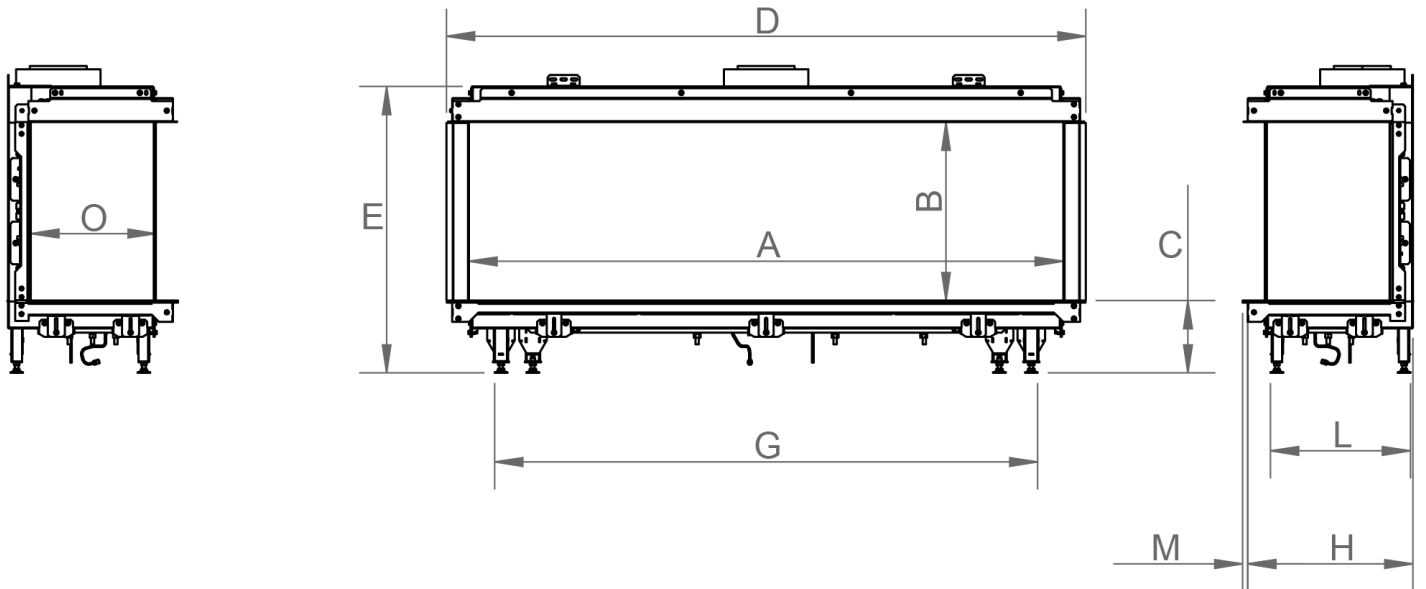

manufactured by
Element4 B.V.

Summum 140 3/S Cut Sheet

distributed by
EuropeanHome

06/2023

LETTER	A	B	C	D	E	G	H	I	K	L	M	O
INCHES	54 ⁷ / ₁₆	16 ⁹ / ₁₆	6 ³ / ₄	58 ¹⁵ / ₁₆	26 ⁹ / ₁₆	50 ³ / ₈	15 ⁵ / ₁₆	4 ¹¹ / ₁₆	29 ¹ / ₈	13	¹ / ₂	11 ⁵ / ₈
[MILLIMETERS]	[1383]	[420]	[172]	[1497]	[674]	[1280]	[389]	[119]	[740]	[330]	[12]	[295]

This information is for reference only. Please consult the Installation Manual for all details prior to making any design decisions.
Conversions from millimeters are rounded to the nearest fraction. A DWG file is available at www.europeanhome.com