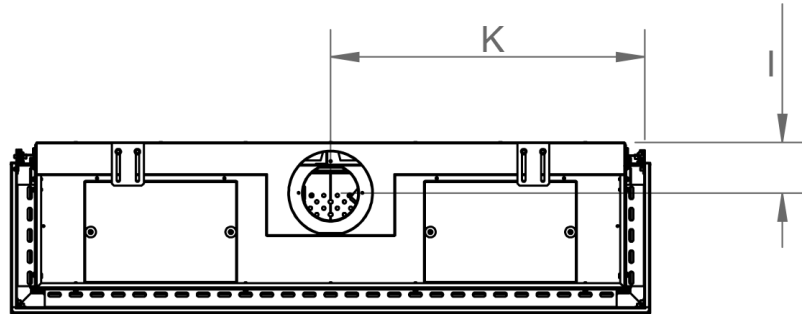

manufactured by
Element4 B.V.

Summum 140 3/S Cut Sheet

distributed by
EuropeanHome

06/2023

LETTER	A	B	C	D	E	G	H	I	K	L	M	O
INCHES	54 ⁷ / ₁₆	16 ⁹ / ₁₆	6 ³ / ₄	58 ¹⁵ / ₁₆	26 ⁹ / ₁₆	50 ³ / ₈	15 ⁵ / ₁₆	4 ¹¹ / ₁₆	29 ¹ / ₈	13	¹ / ₂	11 ⁵ / ₈
[MILLIMETERS]	[1383]	[420]	[172]	[1497]	[674]	[1280]	[389]	[119]	[740]	[330]	[12]	[295]

This information is for reference only. Please consult the Installation Manual for all details prior to making any design decisions.
Conversions from millimeters are rounded to the nearest fraction. A DWG file is available at www.europeanhome.com