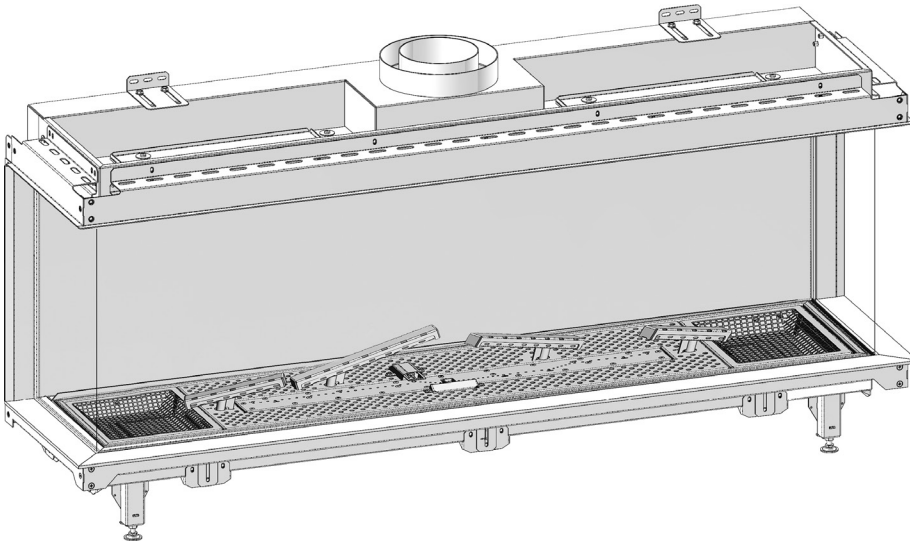

manufactured by
Element4 B.V.

Summum 140 3/S Cut Sheet

distributed by
EuropeanHome

06/2023

LETTER	A	B	C	D	E	G	H	I	K	L	M	O
INCHES	54 ⁷ / ₁₆	16 ⁹ / ₁₆	6 ³ / ₄	58 ¹⁵ / ₁₆	26 ⁹ / ₁₆	50 ³ / ₈	15 ⁵ / ₁₆	4 ¹¹ / ₁₆	29 ¹ / ₈	13	¹ / ₂	11 ⁵ / ₈
[MILLIMETERS]	[1383]	[420]	[172]	[1497]	[674]	[1280]	[389]	[119]	[740]	[330]	[12]	[295]