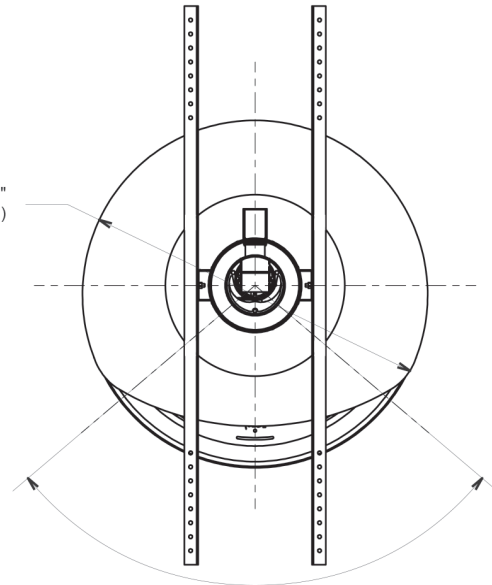

# GYROFOCUS GAS

Scale 1 : 20

Note : Imperial are rounded from metric

Ø 49 1/4"  
(Ø 1,250 mm)

100°