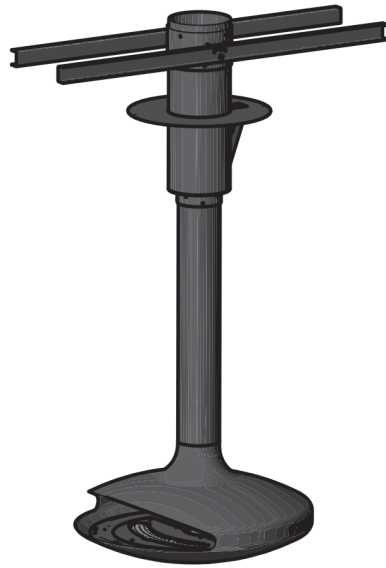

# GYROFOCUS GAS

Scale 1 : 20

Note : Imperial are rounded from metric

Ø 49 1/4"  
(Ø 1,250 mm)

100°