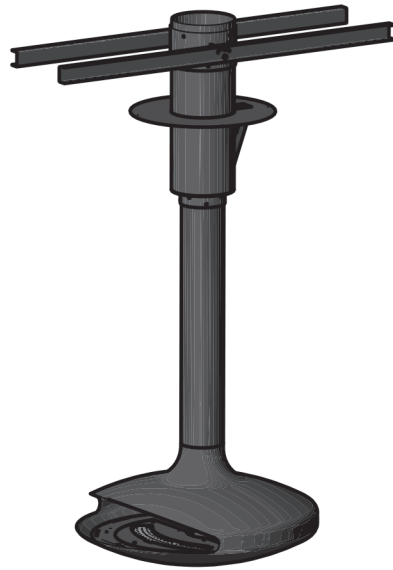

GYROFOCUS GAS

Scale 1 : 20

Note : Imperial are rounded from metric

Ø 49 1/4"
(Ø 1,250 mm)

100°