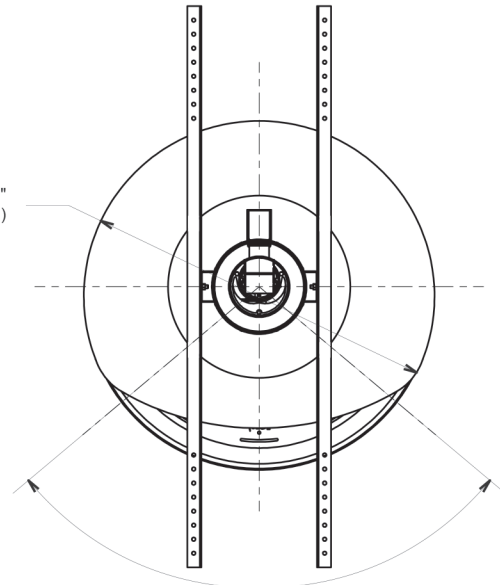

GYROFOCUS GAS

Scale 1 : 20

Note : Imperial are rounded from metric

Ø 49 1/4"
(Ø 1,250 mm)

100°