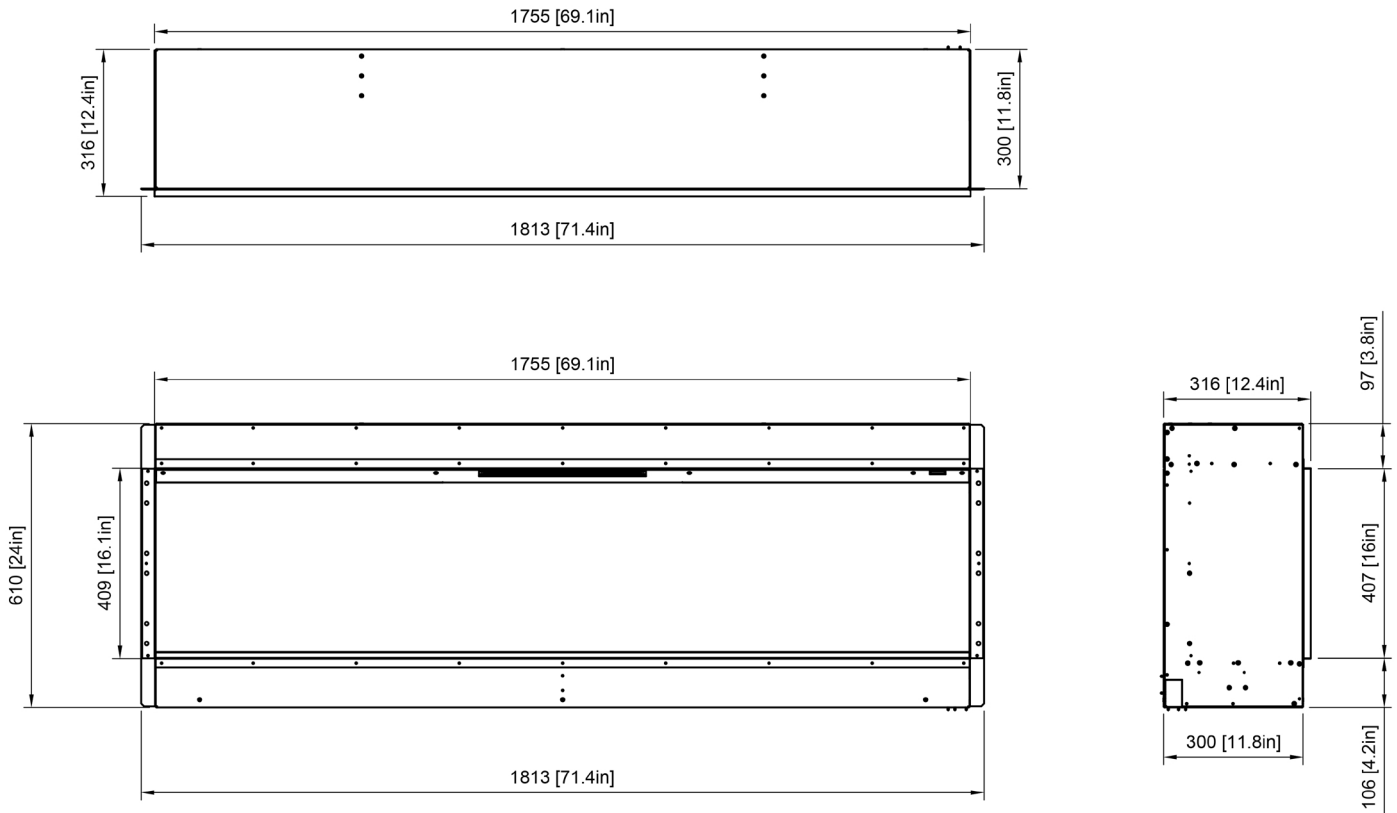

Avesta Specification: Single-Sided

MODEL	HEIGHT	WIDTH	DEPTH
AVESTA	24" 610mm	69 1/8" 1755mm	11 13/16" 300mm

FIRE MEDIA	QUANTITY
Glass - Amber & Clear	3 bags of each
Vermiculite	6 bags

BOXED WEIGHT	UNBOXED WEIGHT
84kg (185lbs)	73.55kg (162lbs)