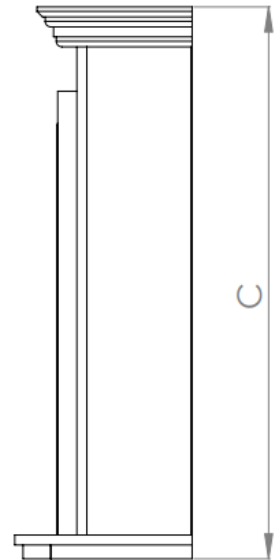

CAPELLA SUITE ELECTRIC FIREPLACE

European Home

Manufacturer and Importer of high-end Gas, Wood and Electric Fireplaces

Award-winning designs
imported from the UK

SPECIFICATIONS

FLAME EFFECT	Powered by Electricity
POWER SUPPLY	15 Amp, 120 Volt Circuit
VIEWABLE OPENING	23 1/2" W x 20" H
OVERALL SIZE	45" W X 39 1/8" H
HEAT OUTPUT	1,500W (5,115 BTU/hr)
CONFIGURATION	Single-Sided
VENTING	N/A
FRONT	UHD Non-Reflective Glass
INTERIOR	Non-Reflective Glass
REMOTE CONTROL	Remote, Google Home, Alexa
CERTIFICATION	ULC Certified

FIREPLACE MODEL

PRODUCT	ITEM CODE
CAPELLA SUITE	FLR-FP-SUITE-CAPELLA-WHITE

FIRE MEDIA

LOGS with ANIMATED EFFECTS

CUT SHEET

LETTERS	A	B	C	D	E
INCHES	45"	12 1/2"	39 1/8"	23 1/2"	20"
[MILLIMETERS]	[1140]	[320]	[995]	[600]	[508]