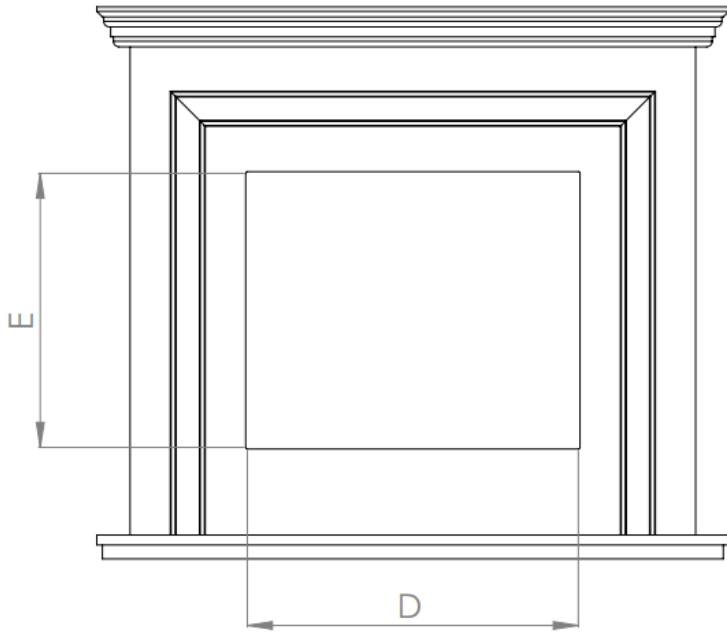

FIREPLACE MODEL

PRODUCT	ITEM CODE
CAPELLA SUITE	FLR-FP-SUITE-CAPELLA-WHITE

FIRE MEDIA

LOGS with ANIMATED EFFECTS

CUT SHEET

LETTERS	A	B	C	D	E
INCHES	45"	12 1/2"	39 1/8"	23 1/2"	20"
[MILLIMETERS]	[1140]	[320]	[995]	[600]	[508]