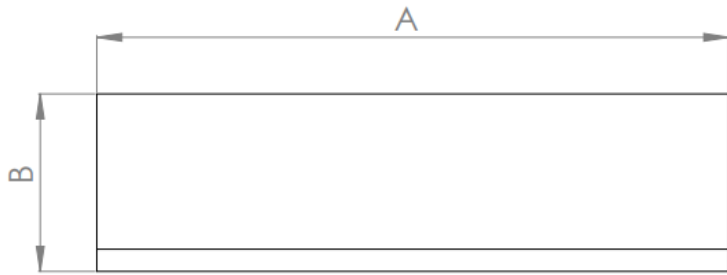

FIREPLACE MODEL

PRODUCT	ITEM CODE
CAPELLA SUITE	FLR-FP-SUITE-CAPELLA-WHITE

FIRE MEDIA

LOGS with ANIMATED EFFECTS

CUT SHEET

LETTERS	A	B	C	D	E
INCHES	45"	12 1/2"	39 1/8"	23 1/2"	20"
[MILLIMETERS]	[1140]	[320]	[995]	[600]	[508]