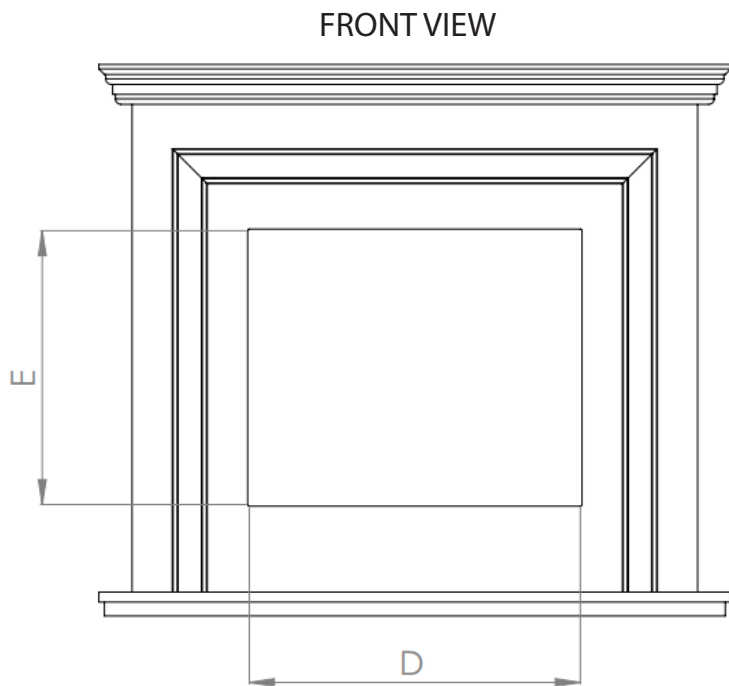

CAPELLA SUITE ELECTRIC FIREPLACE

European Home

Manufacturer and Importer of high-end Gas, Wood and Electric Fireplaces

Award-winning designs
imported from the UK

SPECIFICATIONS

FLAME EFFECT	Powered by Electricity
POWER SUPPLY	15 Amp, 120 Volt Circuit
FIREPLACE WEIGHT	117 lbs.
VIEWABLE OPENING	23 1/2" W x 20" H
OVERALL SIZE	45" W X 39 1/8" H
HEAT OUTPUT	1,500W (5,115 BTU/hr)
CONFIGURATION	Single-Sided
VENTING	N/A
FRONT	UHD Non-Reflective Glass
INTERIOR	Non-Reflective Glass
REMOTE CONTROL	Remote, Google Home, Alexa
CERTIFICATION	UL 2021:2015Ed.4+R:02Feb2021, CAN/CSA E60335-2-30:2013Ed.3+A1;A2

FIREPLACE MODEL

PRODUCT	ITEM CODE
CAPELLA SUITE	FLR-FP-SUITE-CAPELLA-WHITE

FIRE MEDIA

LOGS with ANIMATED EFFECTS

CUT SHEET

LETTERS	A	B	C	D	E
INCHES	45"	12 ½"	39 ⅛"	23 ½"	20"
[MILLIMETERS]	[1140]	[320]	[995]	[600]	[508]