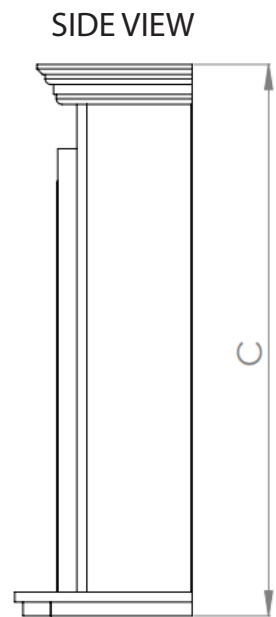

CAPELLA SUITE ELECTRIC FIREPLACE

European Home

Manufacturer and Importer of high-end Gas, Wood and Electric Fireplaces

Award-winning designs
imported from the UK

SPECIFICATIONS

FLAME EFFECT	Powered by Electricity
POWER SUPPLY	15 Amp, 120 Volt Circuit
FIREPLACE WEIGHT	117 lbs.
VIEWABLE OPENING	23 1/2" W x 20" H
OVERALL SIZE	45" W X 39 1/8" H
HEAT OUTPUT	1,500W (5,115 BTU/hr)
CONFIGURATION	Single-Sided
VENTING	N/A
FRONT	UHD Non-Reflective Glass
INTERIOR	Non-Reflective Glass
REMOTE CONTROL	Remote, Google Home, Alexa
CERTIFICATION	UL 2021:2015Ed.4+R:02Feb2021, CAN/CSA E60335-2-30:2013Ed.3+A1;A2

FIREPLACE MODEL

PRODUCT	ITEM CODE
CAPELLA SUITE	FLR-FP-SUITE-CAPELLA-WHITE

FIRE MEDIA

LOGS with ANIMATED EFFECTS

CUT SHEET

LETTERS	A	B	C	D	E
INCHES	45"	12 ½"	39 ⅛"	23 ½"	20"
[MILLIMETERS]	[1140]	[320]	[995]	[600]	[508]