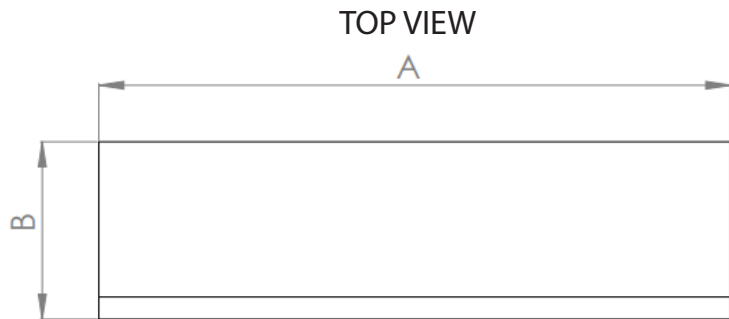

FIREPLACE MODEL

PRODUCT	ITEM CODE
CAPELLA SUITE	FLR-FP-SUITE-CAPELLA-WHITE

FIRE MEDIA

LOGS with ANIMATED EFFECTS

CUT SHEET

LETTERS	A	B	C	D	E
INCHES	45"	12 ½"	39 ⅛"	23 ½"	20"
[MILLIMETERS]	[1140]	[320]	[995]	[600]	[508]