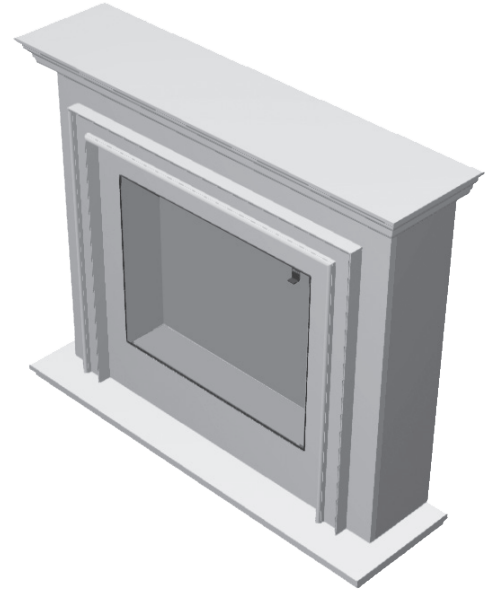

CAPELLA SUITE ELECTRIC FIREPLACE

European Home

Manufacturer and Importer of high-end Gas, Wood and Electric Fireplaces

Award-winning designs
imported from the UK

SPECIFICATIONS

FLAME EFFECT	Powered by Electricity
POWER SUPPLY	15 Amp, 120 Volt Circuit
FIREPLACE WEIGHT	117 lbs.
VIEWABLE OPENING	23 1/2" W x 20" H
OVERALL SIZE	45" W X 39 1/8" H
HEAT OUTPUT	1,500W (5,115 BTU/hr)
CONFIGURATION	Single-Sided
VENTING	N/A
FRONT	UHD Non-Reflective Glass
INTERIOR	Non-Reflective Glass
REMOTE CONTROL	Remote, Google Home, Alexa
CERTIFICATION	UL 2021:2015Ed.4+R:02Feb2021, CAN/CSA E60335-2-30:2013Ed.3+A1;A2

FIREPLACE MODEL

PRODUCT	ITEM CODE
CAPELLA SUITE	FLR-FP-SUITE-CAPELLA-WHITE

FIRE MEDIA

LOGS with ANIMATED EFFECTS

CUT SHEET

LETTERS	A	B	C	D	E
INCHES	45"	12 ½"	39 ⅛"	23 ½"	20"
[MILLIMETERS]	[1140]	[320]	[995]	[600]	[508]