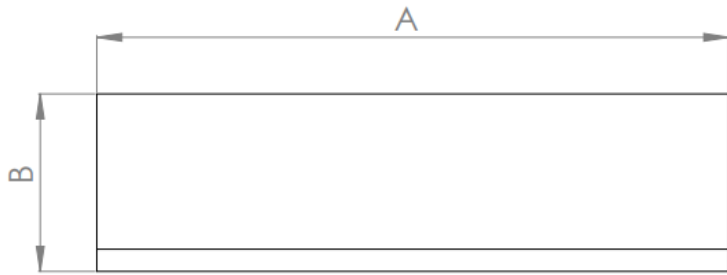

FIREPLACE MODEL

PRODUCT	ITEM CODE
CAPELLA SUITE	FLR-FP-SUITE-CAPELLA-WHITE

FIRE MEDIA

LOGS with ANIMATED EFFECTS

CUT SHEET

LETTERS	A	B	C	D	E
INCHES	45"	12 ½"	39 ⅛"	23 ½"	20"
[MILLIMETERS]	[1140]	[320]	[995]	[600]	[508]