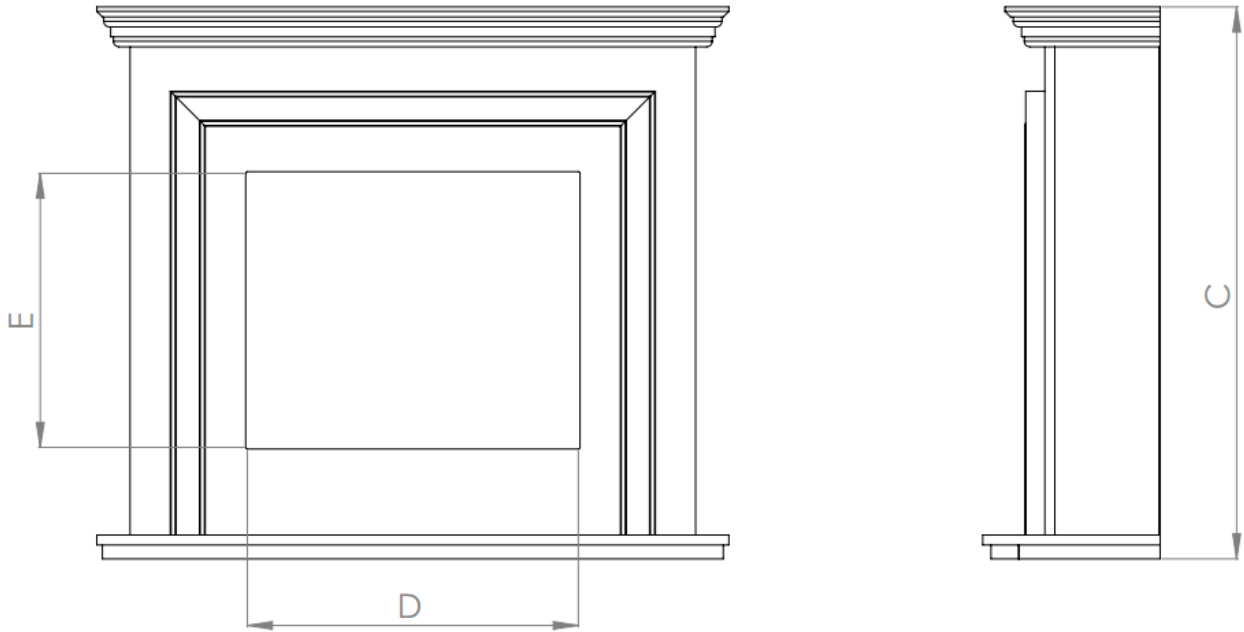

FIREPLACE MODEL

PRODUCT	ITEM CODE
CAPELLA SUITE	FLR-FP-SUITE-CAPELLA-WHITE

FIRE MEDIA

LOGS with ANIMATED EFFECTS

CUT SHEET

LETTERS	A	B	C	D	E
INCHES	45"	12 ½"	39 ⅛"	23 ½"	20"
[MILLIMETERS]	[1140]	[320]	[995]	[600]	[508]