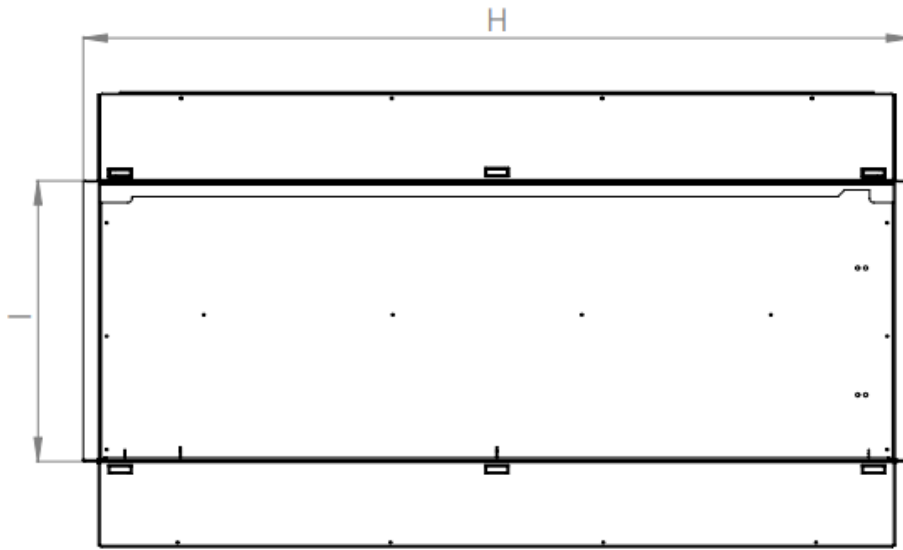

ALL E SERIES ELECTRIC FIREPLACES SHIP AS A 3-SIDED MODEL WITH **FIRE MEDIA**
THAT CAN EASILY TRANSFORM IT INTO A CORNER STYLE OR
SINGLE-SIDED UNIT.

FIREPLACE MODEL

PRODUCT	ITEM CODE
E-FX 1800	FLR-FP-EFX-1800

LOGS with ANIMATED EFFECTS

CUT SHEET

LETTERS	A	B	C	D	E	F	G	H	I
INCHES	72"	¾"	11 ¼"	12"	4 ½"	22 ½"	4 ⅜"	72 ½"	14"
[MILLIMETERS]	[1829]	[20]	[285]	[305]	[113]	[574]	[110]	[1842]	[355]

Manufactured in the United Kingdom