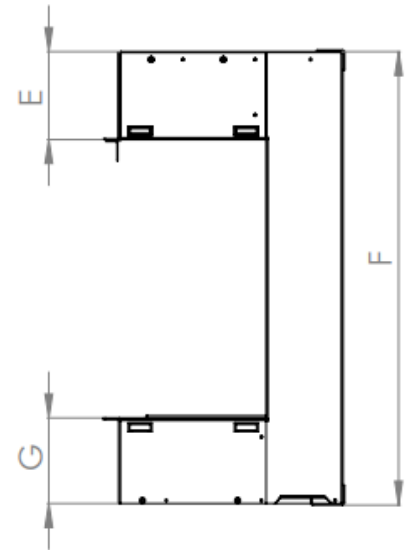

ALL E SERIES ELECTRIC FIREPLACES SHIP AS A 3-SIDED MODEL WITH **FIRE MEDIA**
THAT CAN EASILY TRANSFORM IT INTO A CORNER STYLE OR
SINGLE-SIDED UNIT.

FIREPLACE MODEL

PRODUCT	ITEM CODE
E-FX 1800	FLR-FP-EFX-1800

LOGS with ANIMATED EFFECTS

CUT SHEET

LETTERS	A	B	C	D	E	F	G	H	I
INCHES	72"	¾"	11 ¼"	12"	4 ½"	22 ½"	4 ⅜"	72 ½"	14"
[MILLIMETERS]	[1829]	[20]	[285]	[305]	[113]	[574]	[110]	[1842]	[355]

Manufactured in the United Kingdom