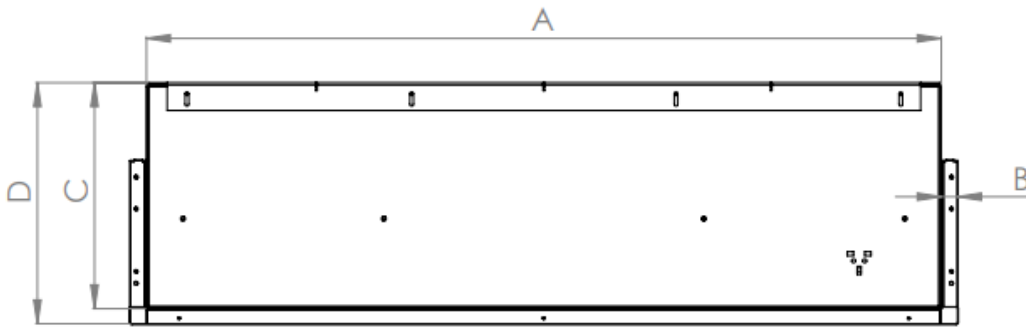

ALL E SERIES ELECTRIC FIREPLACES SHIP AS A 3-SIDED MODEL WITH **FIRE MEDIA**
THAT CAN EASILY TRANSFORM IT INTO A CORNER STYLE OR
SINGLE-SIDED UNIT.

FIREPLACE MODEL

PRODUCT	ITEM CODE
E-FX 1800	FLR-FP-EFX-1800

LOGS with ANIMATED EFFECTS

CUT SHEET

LETTERS	A	B	C	D	E	F	G	H	I
INCHES	72"	¾"	11 ¼"	12"	4 ½"	22 ½"	4 ⅜"	72 ½"	14"
[MILLIMETERS]	[1829]	[20]	[285]	[305]	[113]	[574]	[110]	[1842]	[355]

Manufactured in the United Kingdom