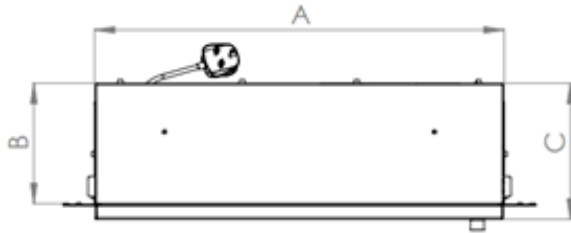

FIREPLACE MODEL

PRODUCT	ITEM CODE
E-FX SLIM LINE 600	FLR-FP-EFX-SL-600

FIRE MEDIA

LOGS with ANIMATED EFFECTS

CUT SHEET

LETTERS	A	B	C	D	E	F	G	H	I
INCHES	24"	7"	8"	20"	28 ³ / ₈ "	³ / ₄ "	27 ¹ / ₂ "	28 ³ / ₈ "	24"
[MILLIMETERS]	[607]	[178]	[201]	[508]	[721]	[20]	[700]	[720]	[610]