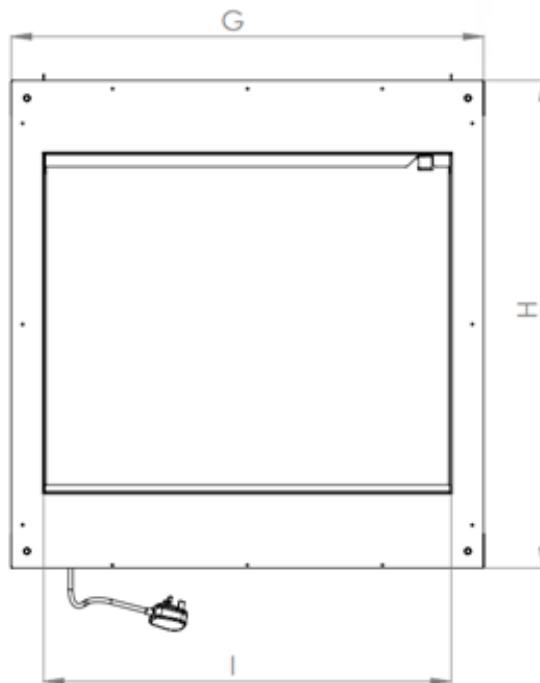

FIREPLACE MODEL

PRODUCT	ITEM CODE
E-FX SLIM LINE 600	FLR-FP-EFX-SL-600

FIRE MEDIA

LOGS with ANIMATED EFFECTS

CUT SHEET

LETTERS	A	B	C	D	E	F	G	H	I
INCHES	24"	7"	8"	20"	28 ³ / ₈ "	³ / ₄ "	27 ¹ / ₂ "	28 ³ / ₈ "	24"
[MILLIMETERS]	[607]	[178]	[201]	[508]	[721]	[20]	[700]	[720]	[610]