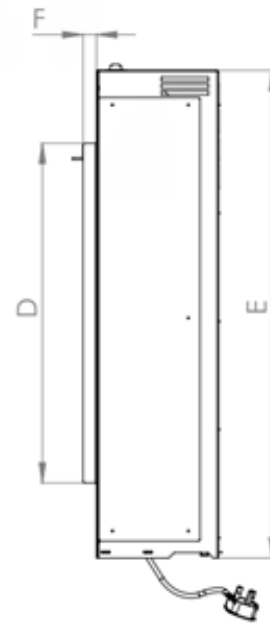

E-FX SLIM LINE 600 ELECTRIC FIREPLACE

European Home

Manufacturer and Importer of high-end Gas, Wood and Electric Fireplaces

Award-winning designs
imported from the UK

SPECIFICATIONS

FLAME EFFECT	Powered by Electricity
POWER SUPPLY	15 Amp, 120 Volt Circuit
WEIGHT	117 lbs.
VIEWABLE OPENING	24" W x 20" H
HEAT OUTPUT	1,500W (5,115 BTU/hr)
CONFIGURATION	Single-Sided
VENTING	N/A
FRONT	UHD Non-Reflective Glass
INTERIOR	Non-Reflective Glass
REMOTE CONTROL	Remote, Google Home, Alexa
CERTIFICATION	UL 2021:2015Ed.4+R:02Feb2021, CAN/CSA E60335-2-30:2013Ed.3+A1;A2

FIREPLACE MODEL

PRODUCT	ITEM CODE
E-FX SLIM LINE 600	FLR-FP-EFX-SL-600

FIRE MEDIA

LOGS with ANIMATED EFFECTS

CUT SHEET

LETTERS	A	B	C	D	E	F	G	H	I
INCHES	24"	7"	8"	20"	28 ³ / ₈ "	³ / ₄ "	27 ¹ / ₂ "	28 ³ / ₈ "	24"
[MILLIMETERS]	[607]	[178]	[201]	[508]	[721]	[20]	[700]	[720]	[610]