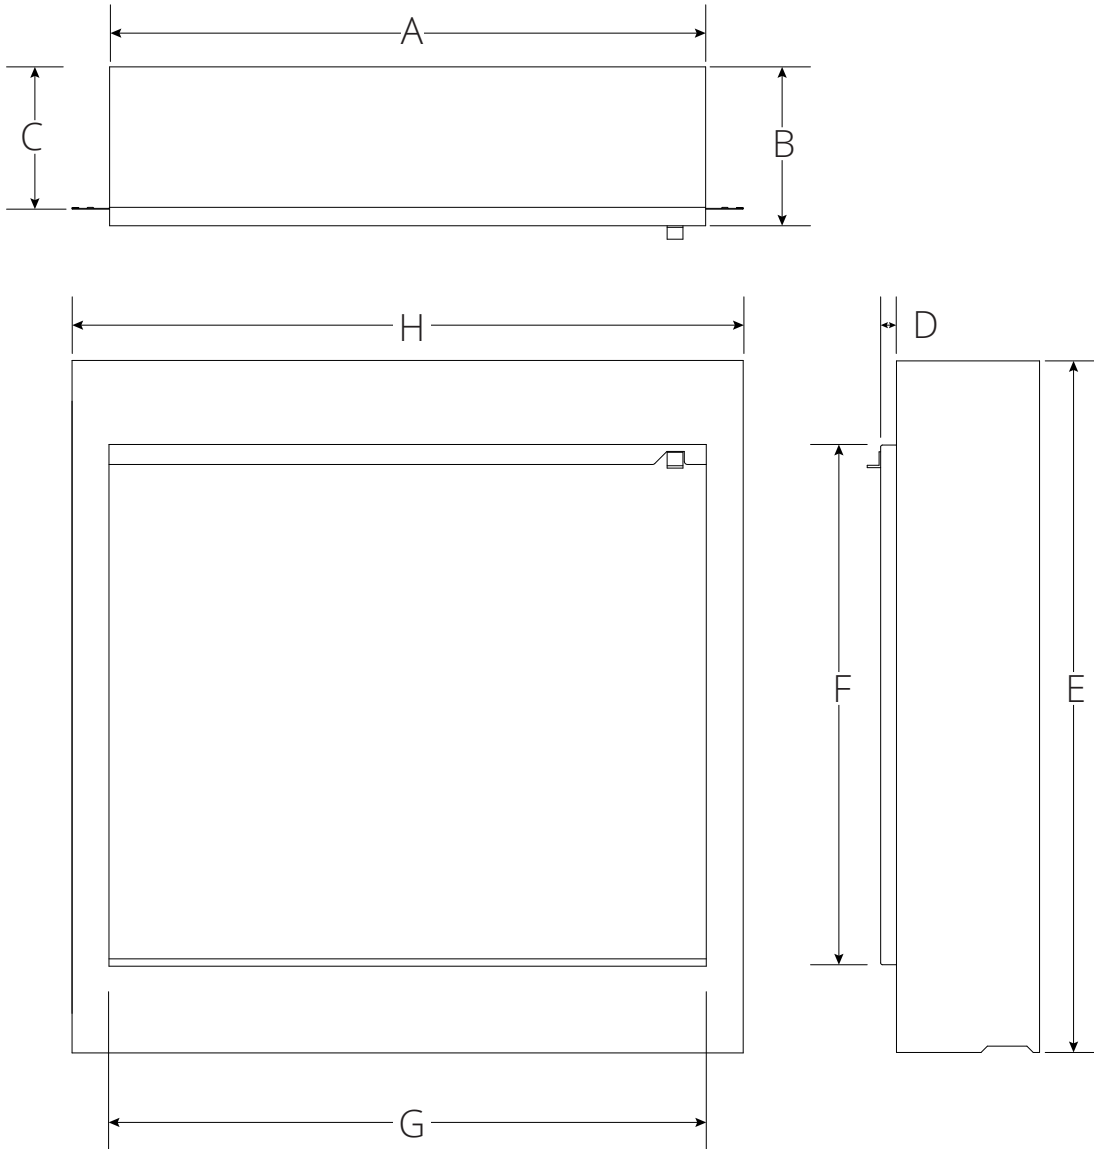

FIREPLACE MODEL

PRODUCT	ITEM CODE
E-FX SLIM LINE 750T	FLR-FP-EFX-SL-750T

FIRE MEDIA

LOGS with ANIMATED EFFECTS

CUT SHEET

LETTERS	A	B	C	D	E	F	G	H
INCHES	29 7/8"	7 7/8"	7"	3/4"	34 1/2"	26"	29 1/2"	33 1/2"
[MILLIMETERS]	[758]	[200]	[179]	[20]	[876]	[658]	[749]	[850]