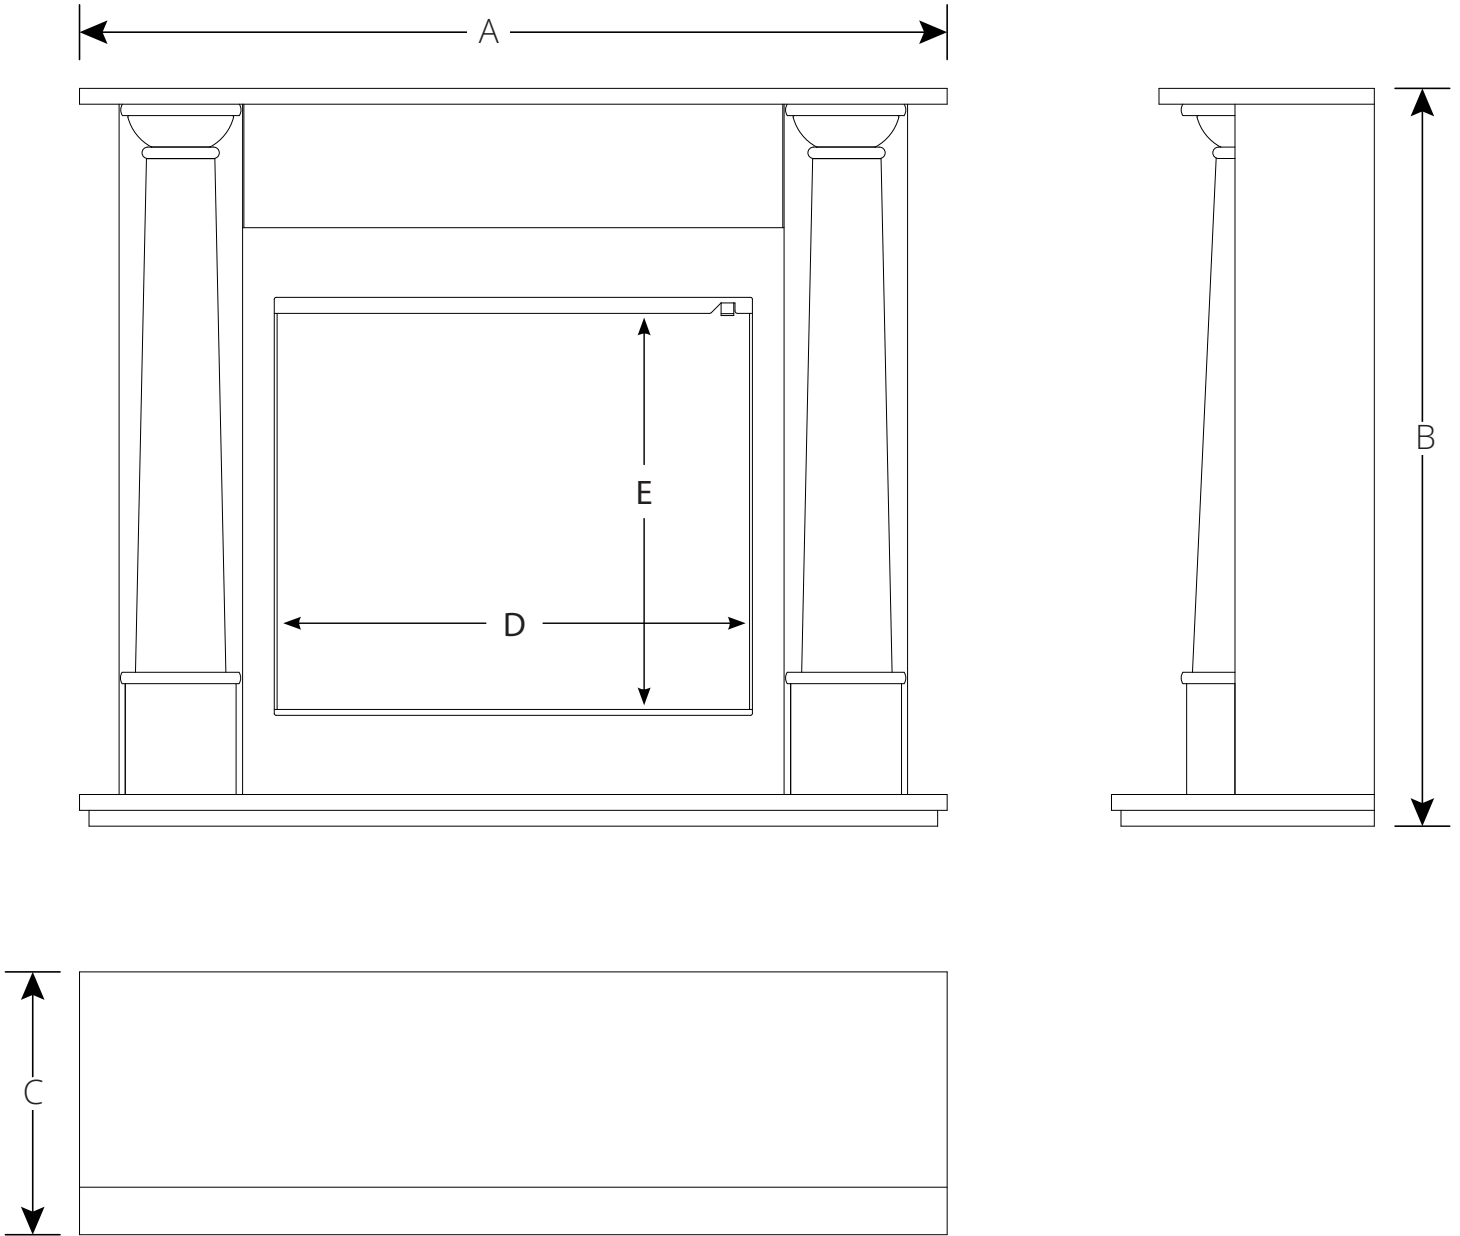

FIREPLACE MODEL

PRODUCT	ITEM CODE
EUROPA SUITE	FLR-FP-SUITE-EUROPA-WHITE

FIRE MEDIA

LOGS with ANIMATED EFFECTS

CUT SHEET

LETTERS	A	B	C	D	E
INCHES	54"	46"	16 ¼"	26"	29 ½"
[MILLIMETERS]	[1370]	[1165]	[415]	[660]	[749]