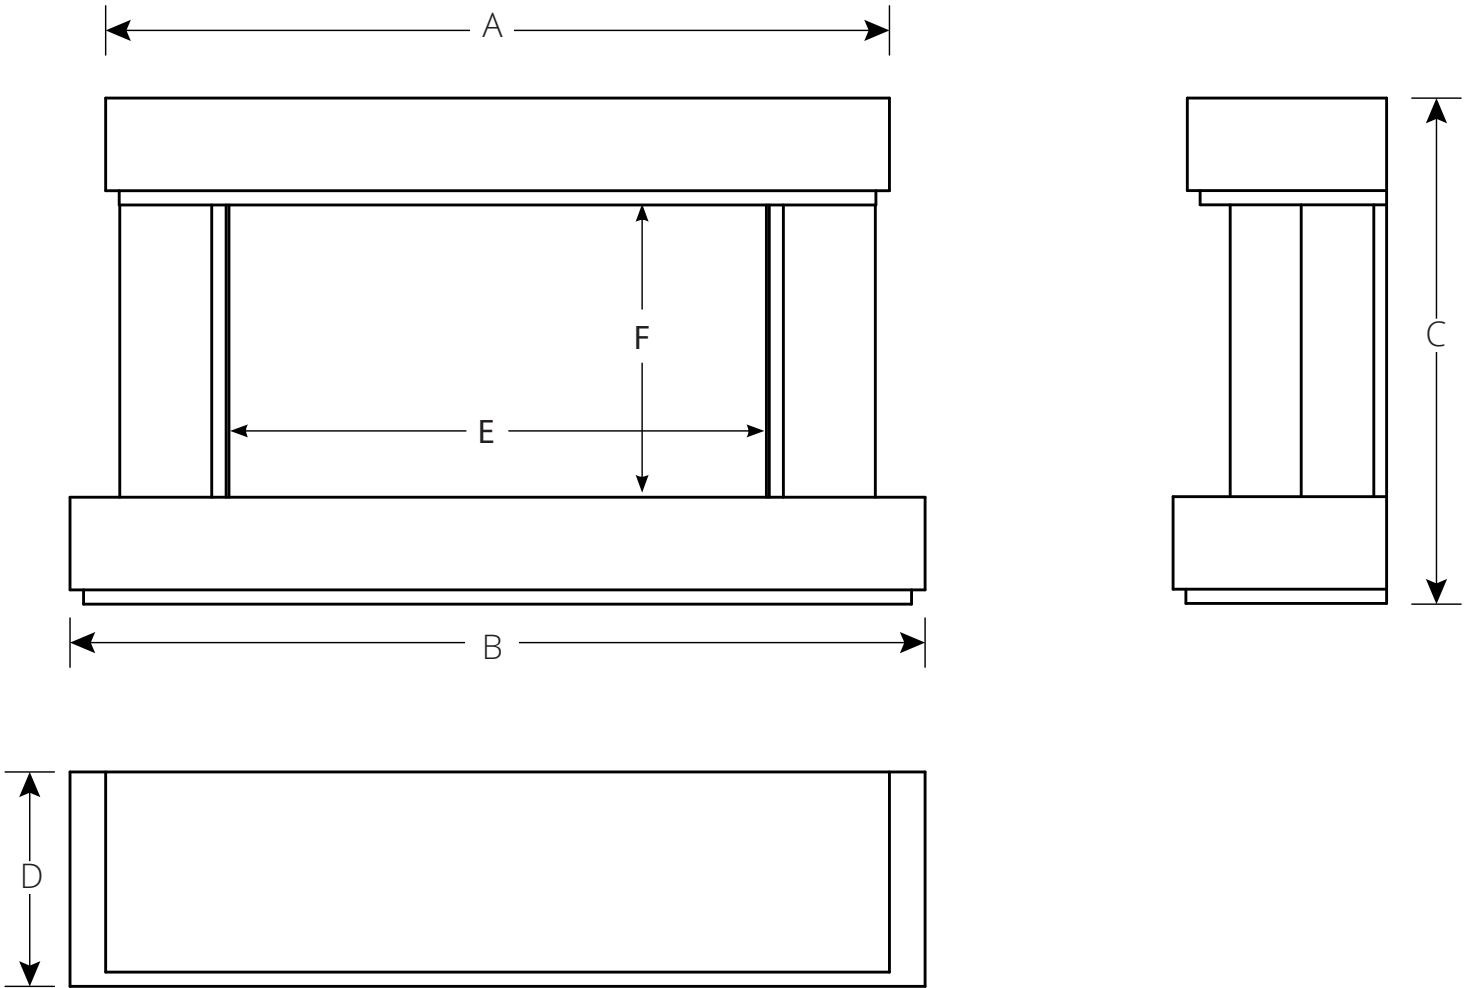

MILAN SUITE ELECTRIC FIREPLACE

European Home

Manufacturer and Importer of high-end Gas, Wood and Electric Fireplaces

Award-winning designs
imported from the UK

SPECIFICATIONS

FLAME EFFECT	Powered by Electricity
POWER SUPPLY	15 Amp, 120 Volt Circuit
VIEWABLE OPENING	28" W x 15" H
OVERALL SIZE	47 1/4" W X 28" H
HEAT OUTPUT	1,500W (5,115 BTU/hr)
CONFIGURATION	3-Sided
VENTING	N/A
FRONT	UHD Non-Reflective Glass
INTERIOR	Non-Reflective Glass
REMOTE CONTROL	Remote, Google Home, Alexa
CERTIFICATION	ULC Certified

FIREPLACE MODEL

PRODUCT	ITEM CODE
MILAN SUITE	FLR-FP-SUITE-MILAN-1200-GREY

FIRE MEDIA

LOGS with ANIMATED EFFECTS

CUT SHEET

LETTERS	A	B	C	D	E	F
INCHES	43 ¼"	47 ¼"	28"	12"	28"	15"
[MILLIMETERS]	[1100]	[1200]	[710]	[300]	[711]	[381]