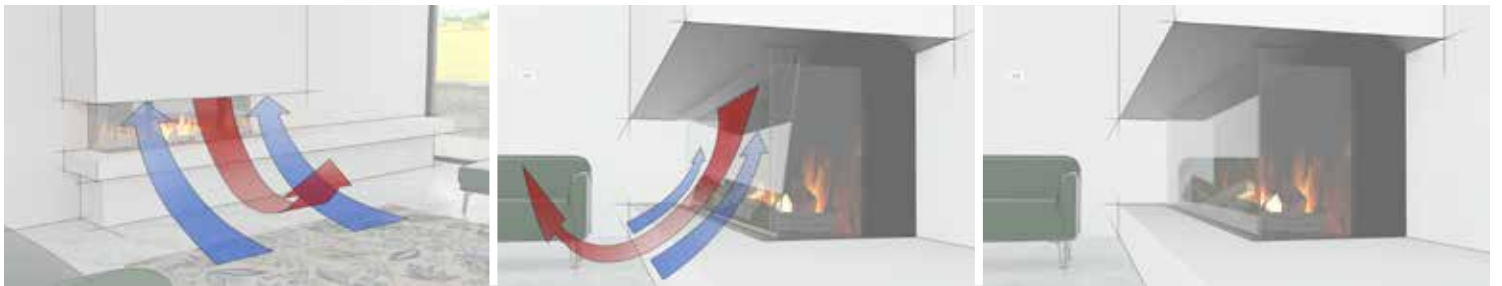

OPTIONAL HEAT

The rising popularity of electric fireplaces can be attributed to the ability of users to enjoy the visual appeal of a fire without producing actual heat. Unlike traditional fireplaces, electric fireplaces operate on a “flame effect” principle rather than real flames.

- The heaters are discreetly concealed, eliminating distracting grills from view.
- A subtle adjustment in the front glass tilt technology enhances air circulation, efficiently drawing in cooler room air while emitting warmth. This improvement contributes to the heater’s increased reliability and lifespan.
- The hidden heater design provides a flush finish to the fireplace’s face, enhancing the overall aesthetic.