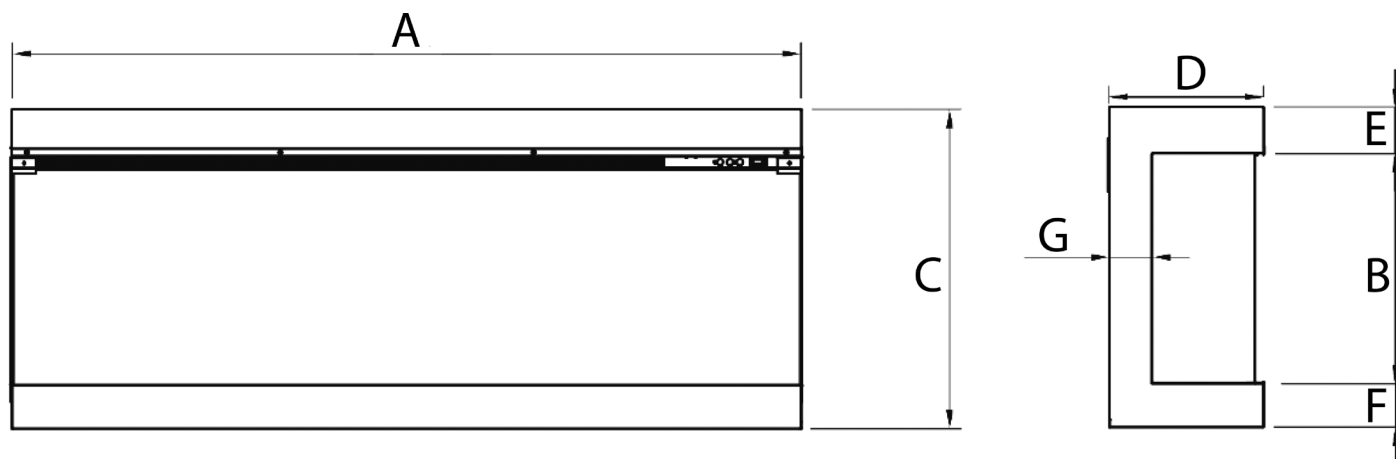

True Flame 150 3DX
01/03/2024

	A	B	C	D	E	F	G
Inch	59"	17 1/8"	23 7/8"	11 1/2"	3 1/2"	3 1/4"	3 1/8"
[Millimeters]	[1500]	[435]	[605]	[293]	[88]	[82]	[80]

This information is for reference only. Please consult the Installation Manual for all details prior to making any design decisions.
Conversions from millimeters are rounded to the nearest fraction.