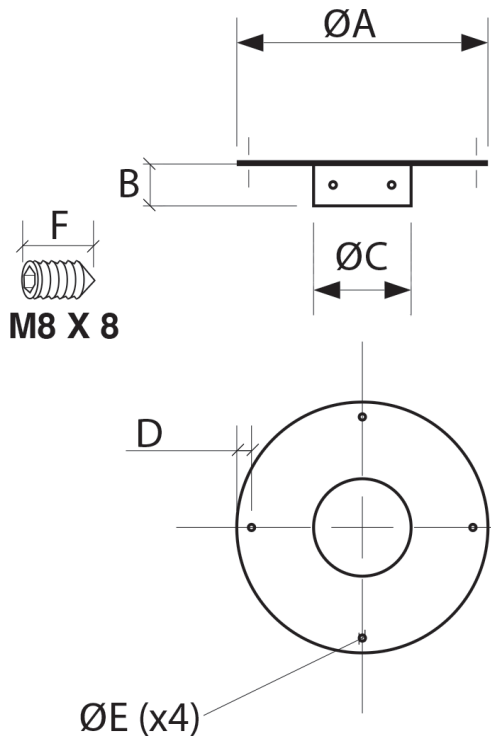

# SUSPENSION PLATES - Holographic

Note : imperial measurements are rounded from metric

## ROUND

## SQUARE

		A	B	C	D	E	F
<b>ROUND</b>	<b>INCH</b>	23 5/8"	3 15/16"	8 7/8"	1 3/8"	5/8"	3/8"
	<b>[MILLIMETER]</b>	[600]	[100]	[225]	[35]	[15]	[10]
<b>SQUARE</b>	<b>INCH</b>	27 5/8" x 27 5/8"	3 15/16"	8 7/8"	1 3/8"	5/8"	3/8"
	<b>[MILLIMETER]</b>	[700 x 700]	[100]	[225]	[35]	[15]	[10]