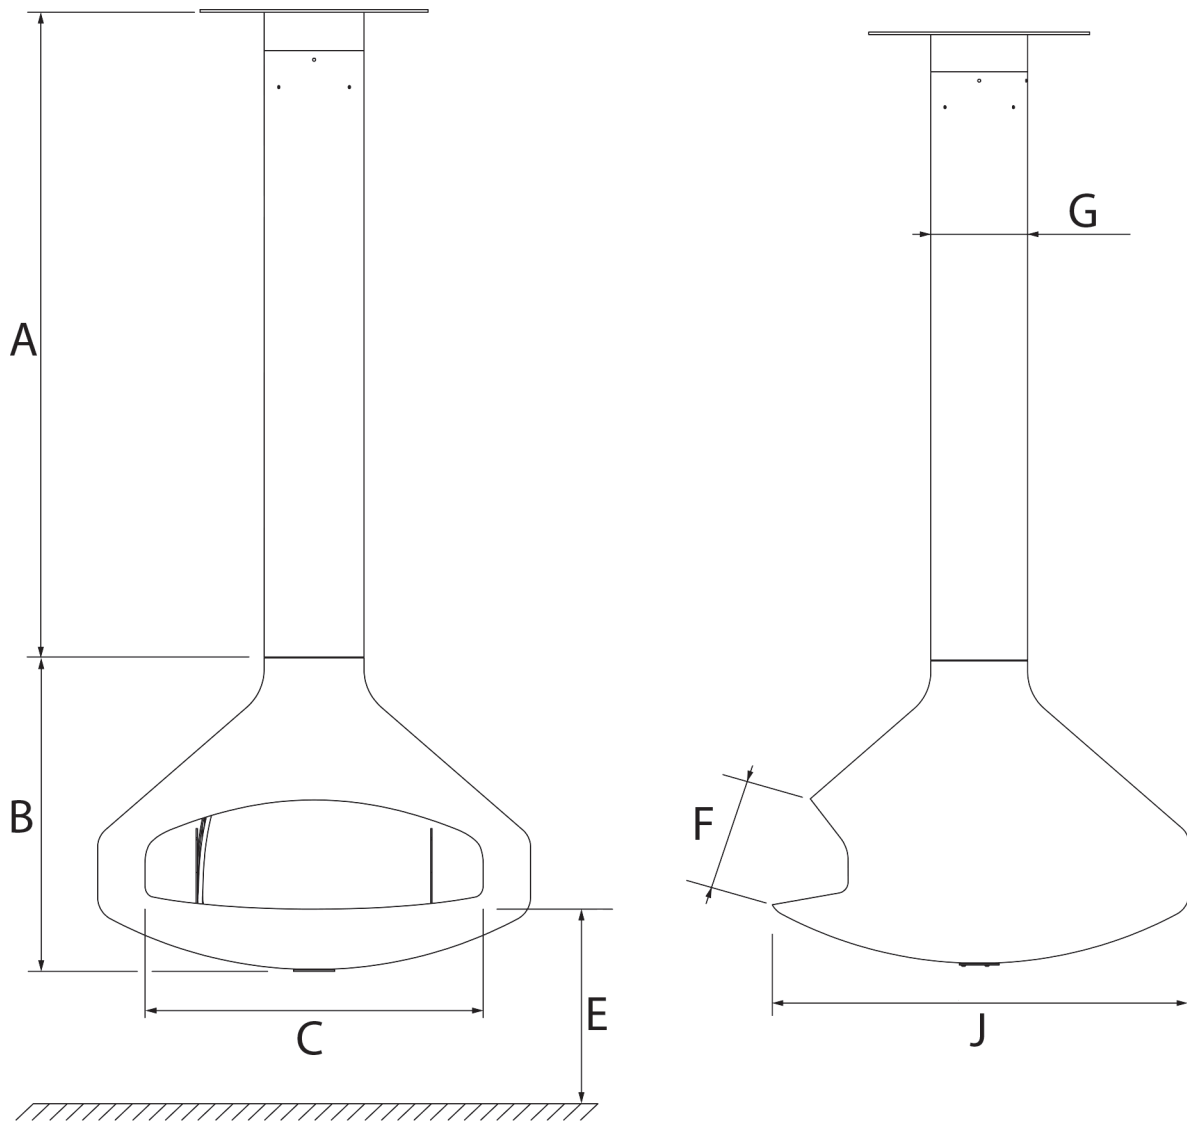

ERGOFOCUS - Holographic

Note : imperial measurements are rounded from metric

	A	B	C	E	F	G	J
INCH	Determined	27 1/8"	28 3/4"	19 1/16"	10 1/8"	Ø 8 3/8" / 8 5/8"	Ø 37 3/8"
[MILLIMETER]	by Focus	[690]	[730]	[500]	[257]	[Ø 213 / 219]	[Ø 950]