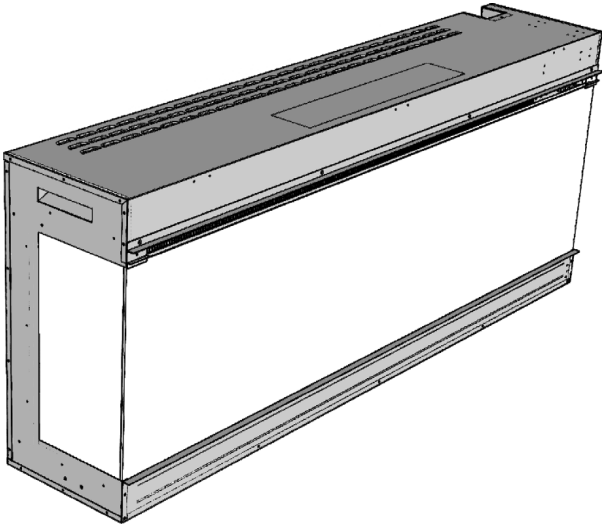

CUT SHEET

FRONT VIEW