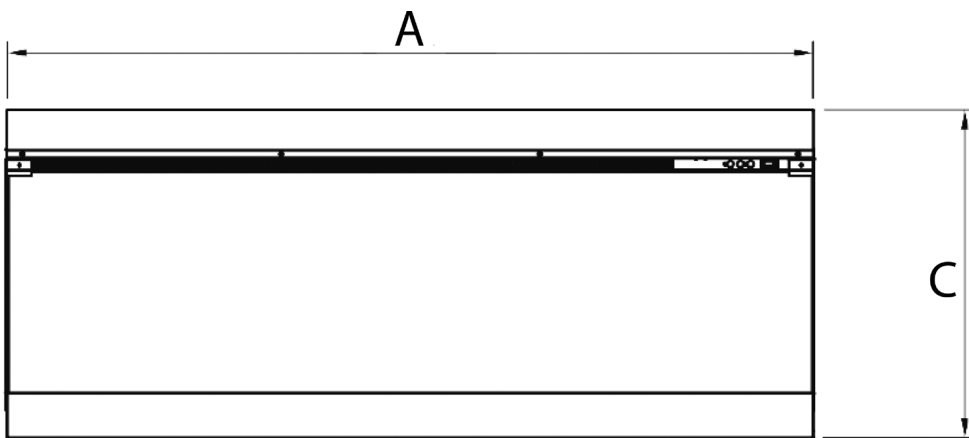

CUT SHEET

FRONT VIEW