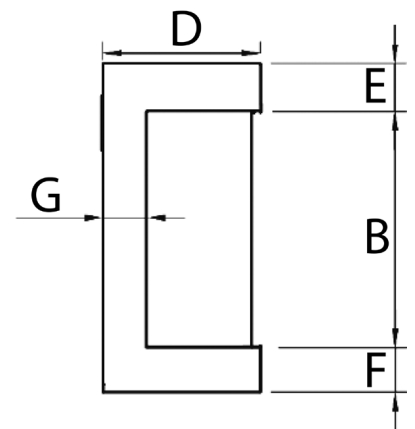

PRODUCT OPTIONS & ACCESSORIES

FIREPLACE FEATURES

- 4K LCD Screen
- Background Options
- Flames with Cinematic Precision
- Unique Aquarium Feature
- Hand-crafted Logs
- 59" wide by 17" tall

ALL E SERIES ELECTRIC FIREPLACES SHIP AS A 3-SIDED MODEL WITH THAT CAN EASILY TRANSFORM IT INTO A CORNER STYLE OR SINGLE-SIDED UNIT.

LOGS

CUT SHEET

FRONT VIEW

SIDE VIEW

	A	B	C	D	E	F	G
Inch	59"	17 1/8"	23 7/8"	11 1/2"	3 1/2"	3 1/4"	3 1/8"
[Millimeters]	[1500]	[435]	[605]	[293]	[88]	[82]	[80]

TRUEFLAME 150 3DX ELECTRIC FIREPLACE

CORNER STYLE