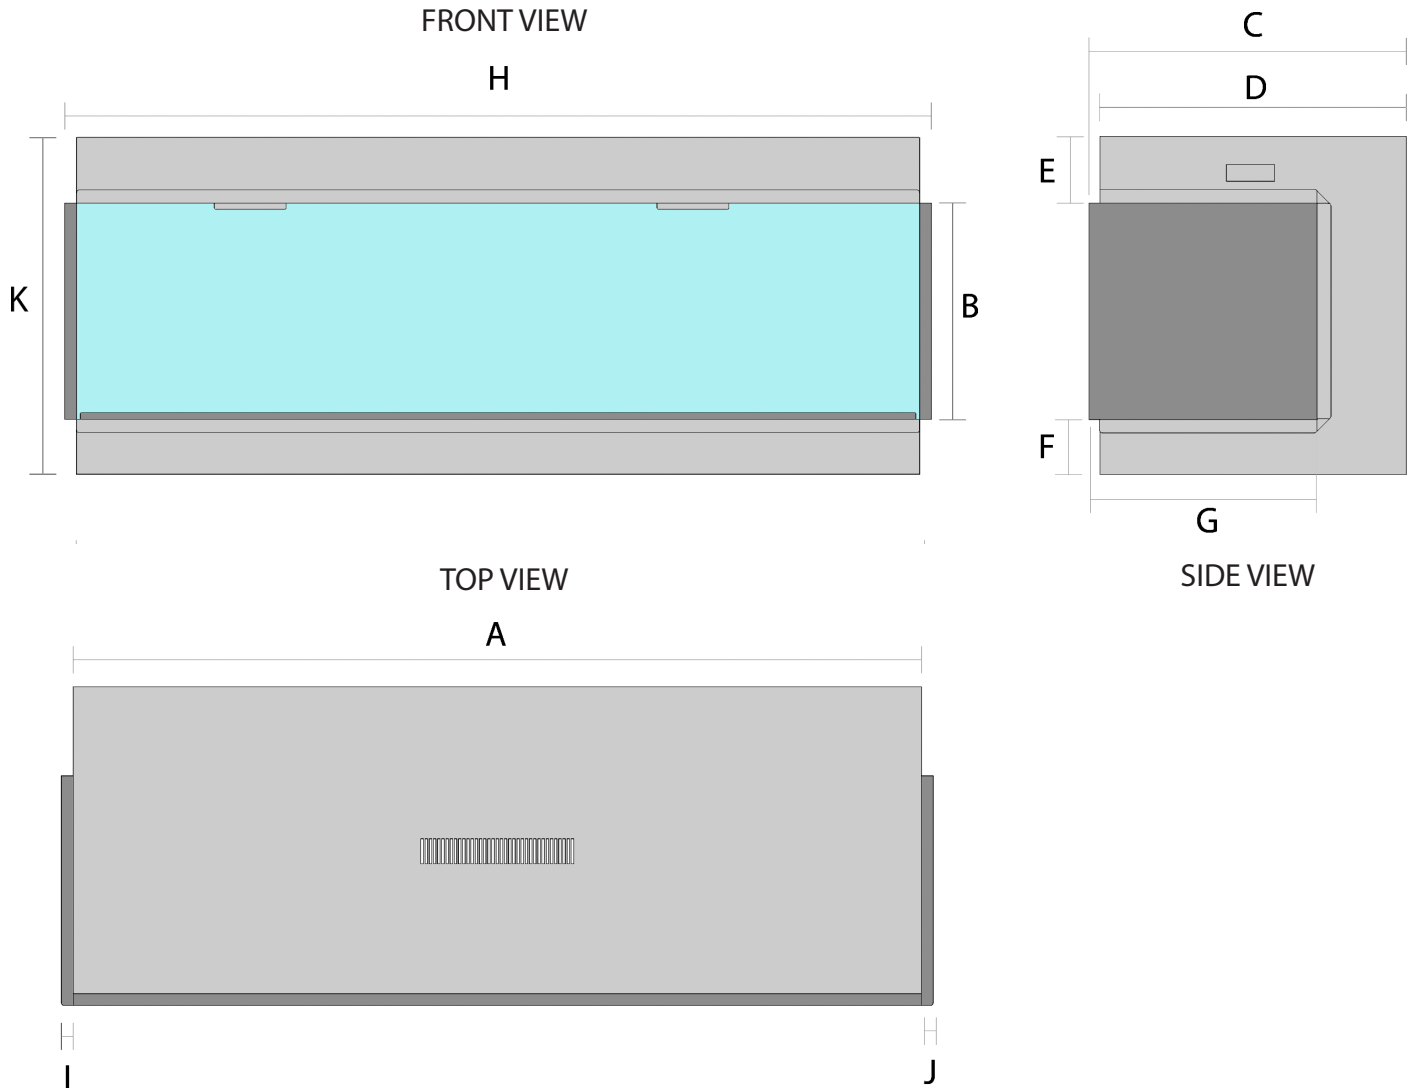

E-RIDIUM 1800

10/24/25

LETTERS	A	B	C	D	E	F	G	H	I	J	K
INCHES	72"	15 1/4"	20 7/8"	20"	4 3/4"	4"	14 1/2"	73 1/2"	3/4"	3/4"	24"
[MILLIMETERS]	[1824]	[388]	[530]	[510]	[120]	[100]	[370]	[1866]	[20]	[20]	[608]