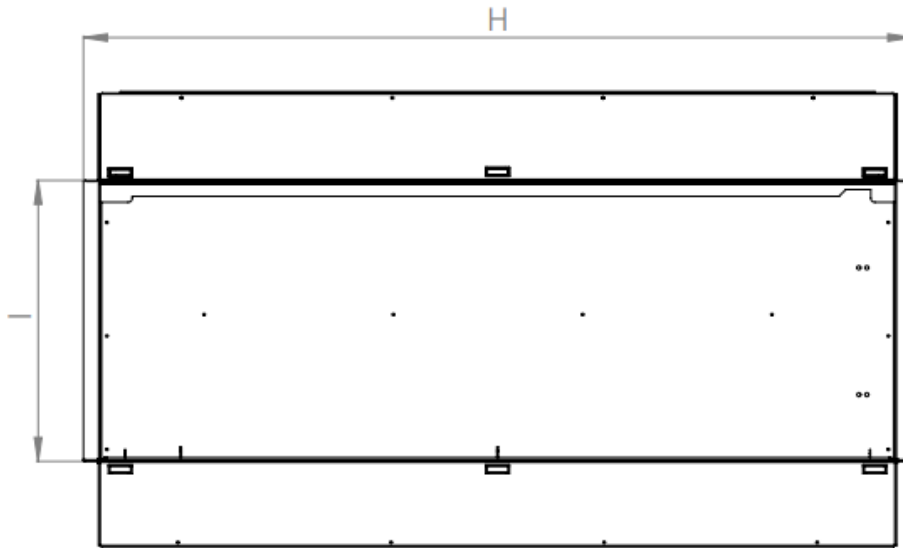

LOGS with ANIMATED EFFECTS

CUT SHEET

TOP VIEW

FRONT VIEW

SIDE VIEW

LETTERS	A	B	C	D	E	F	G	H	I
INCHES	59 1/16"	7/8"	11 3/4"	12 5/8"	4 5/16"	26 1/8"	4 9/16"	60 13/16"	17 3/16"
[MILLIMETERS]	[1500]	[22]	[300]	[320]	[110]	[663]	[116]	[1544]	[437]