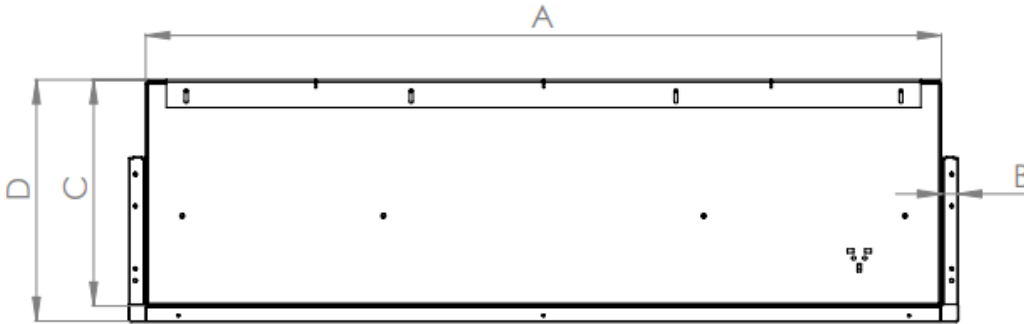

ALL E SERIES ELECTRIC FIREPLACES SHIP AS A 3-SIDED MODEL WITH **FIRE MEDIA**
THAT CAN EASILY TRANSFORM IT INTO A CORNER STYLE OR
SINGLE-SIDED UNIT.

FIREPLACE MODEL

PRODUCT	ITEM CODE
E-FX 1500 VERSION 2	FLR-FP-EFX-1500-V2

LOGS with ANIMATED EFFECTS

CUT SHEET

TOP VIEW

FRONT VIEW

SIDE VIEW

LETTERS	A	B	C	D	E	F	G	H	I
INCHES	59 1/16"	7/8"	11 3/4"	12 5/8"	4 5/16"	26 1/8"	4 9/16"	60 13/16"	17 3/16"
[MILLIMETERS]	[1500]	[22]	[300]	[320]	[110]	[663]	[116]	[1544]	[437]