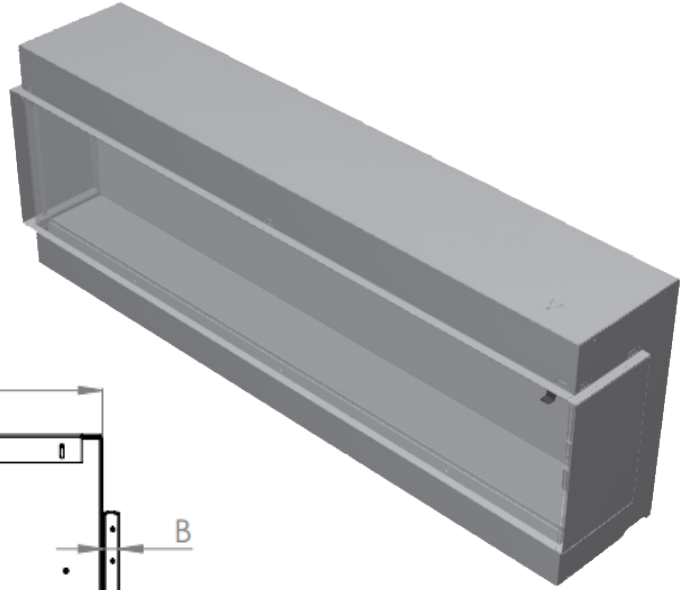

E-FX 1500 ELECTRIC FIREPLACE - VERSION 2

European Home

Manufacturer and Importer of high-end Gas, Wood and Electric Fireplaces

Award-winning designs
imported from the UK

SPECIFICATIONS

FLAME EFFECT	Powered by Electricity
POWER SUPPLY	15 Amp, 120 Volt Circuit
WEIGHT	146 lbs.
VIEWABLE OPENING	59 1/16" W x 17 3/16" H
HEAT OUTPUT	1,500W (5,115 BTU/hr)
CONFIGURATIONS	3-Sided Corner Style Single-Sided
VENTING	N/A
FRONT	UHD Non-Reflective Glass
INTERIOR	Reflective Glass - Standard Non-Reflective Glass - Optional
REMOTE CONTROL	Remote, Google Home, Alexa
CERTIFICATION	UL 2021:2015Ed.4+R:02Feb2021, CAN/CSA E60335-2-30:2013Ed.3+A1;A2

ALL E SERIES ELECTRIC FIREPLACES SHIP AS A 3-SIDED MODEL WITH **FIRE MEDIA**
THAT CAN EASILY TRANSFORM IT INTO A CORNER STYLE OR
SINGLE-SIDED UNIT.

FIREPLACE MODEL

PRODUCT	ITEM CODE
E-FX 1500 VERSION 2	FLR-FP-EFX-1500-V2

LOGS with ANIMATED EFFECTS

CUT SHEET

TOP VIEW

FRONT VIEW

SIDE VIEW

LETTERS	A	B	C	D	E	F	G	H	I
INCHES	59 1/16"	7/8"	11 3/4"	12 5/8"	4 5/16"	26 1/8"	4 9/16"	60 13/16"	17 3/16"
[MILLIMETERS]	[1500]	[22]	[300]	[320]	[110]	[663]	[116]	[1544]	[437]